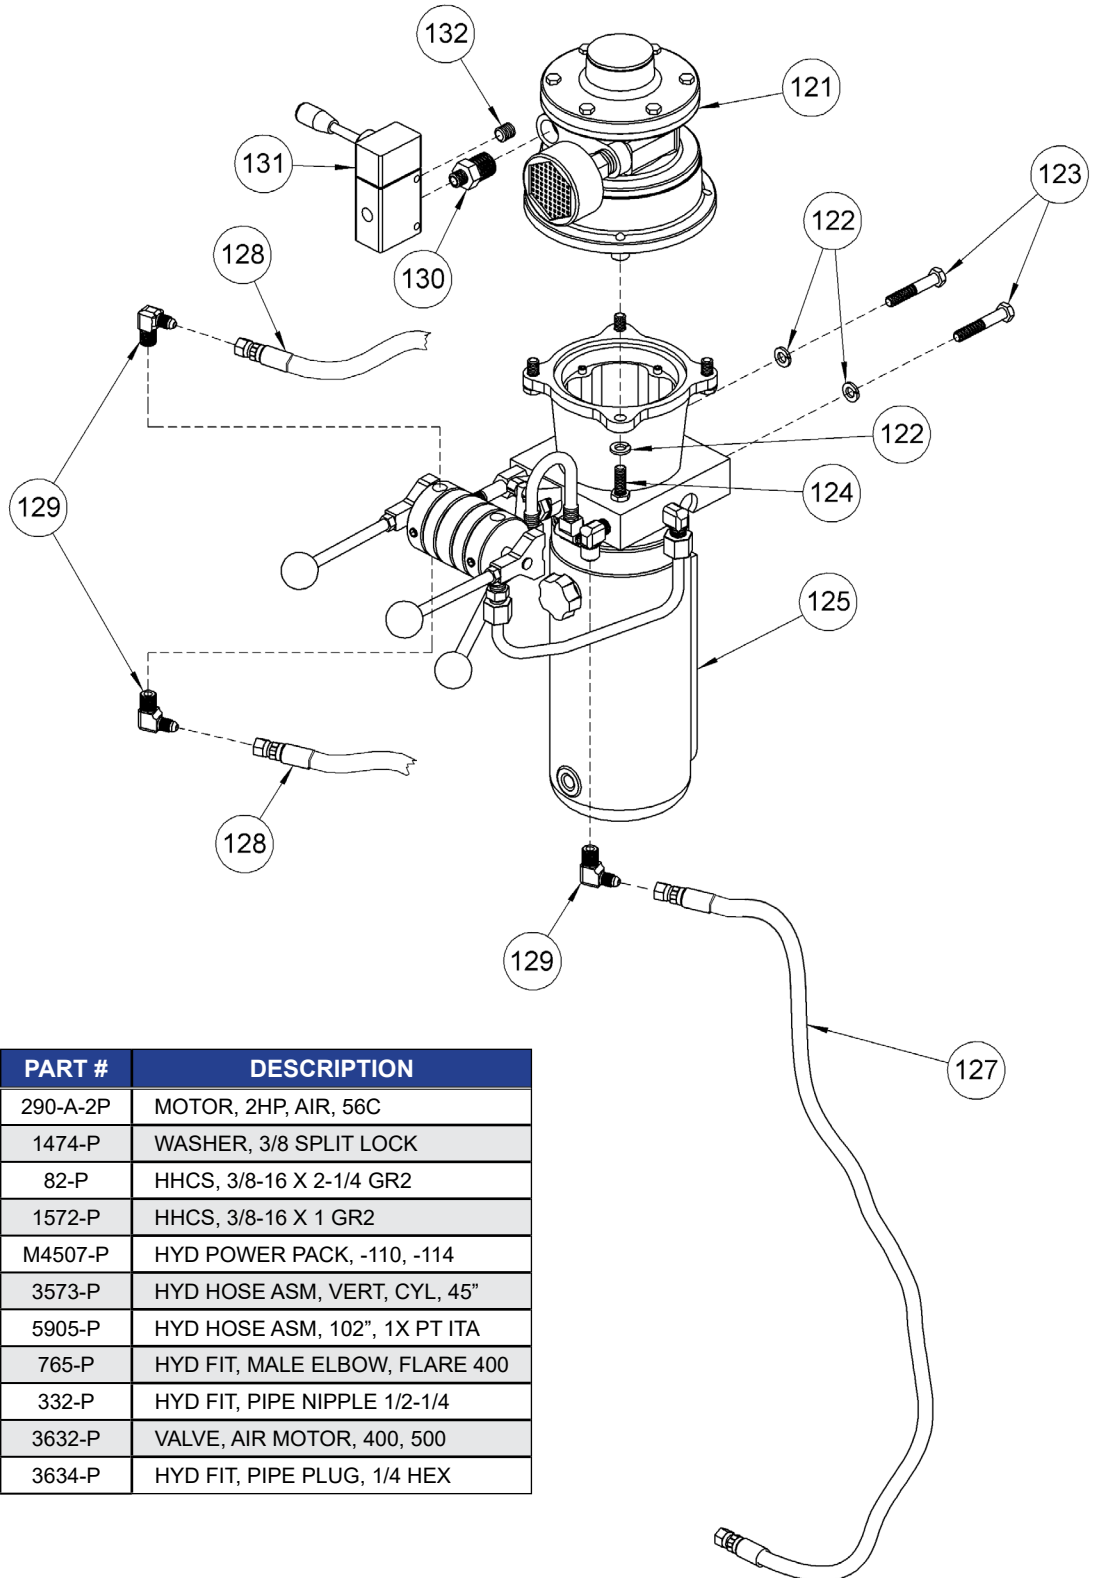

**Parts List and Diagram for Morse Option # 114-515 Air Power Lift and Tilt**  
**Used on Morse Model 515-N-114, 515-T-114 and 515M-T-114 Vertical-Lift Drum Pourers**  
**with serial number 272464 to 399999**

ITEM	QTY.	PART #	DESCRIPTION
121	1	290-A-2P	MOTOR, 2HP, AIR, 56C
122	6	1474-P	WASHER, 3/8 SPLIT LOCK
123	2	82-P	HHCS, 3/8-16 X 2-1/4 GR2
124	4	1572-P	HHCS, 3/8-16 X 1 GR2
125	1	M4507-P	HYD POWER PACK, -110, -114
127	1	3573-P	HYD HOSE ASM, VERT, CYL, 45"
128	2	5905-P	HYD HOSE ASM, 102", 1X PT ITA
129	3	765-P	HYD FIT, MALE ELBOW, FLARE 400
130	1	332-P	HYD FIT, PIPE NIPPLE 1/2-1/4
131	1	3632-P	VALVE, AIR MOTOR, 400, 500
132	1	3634-P	HYD FIT, PIPE PLUG, 1/4 HEX