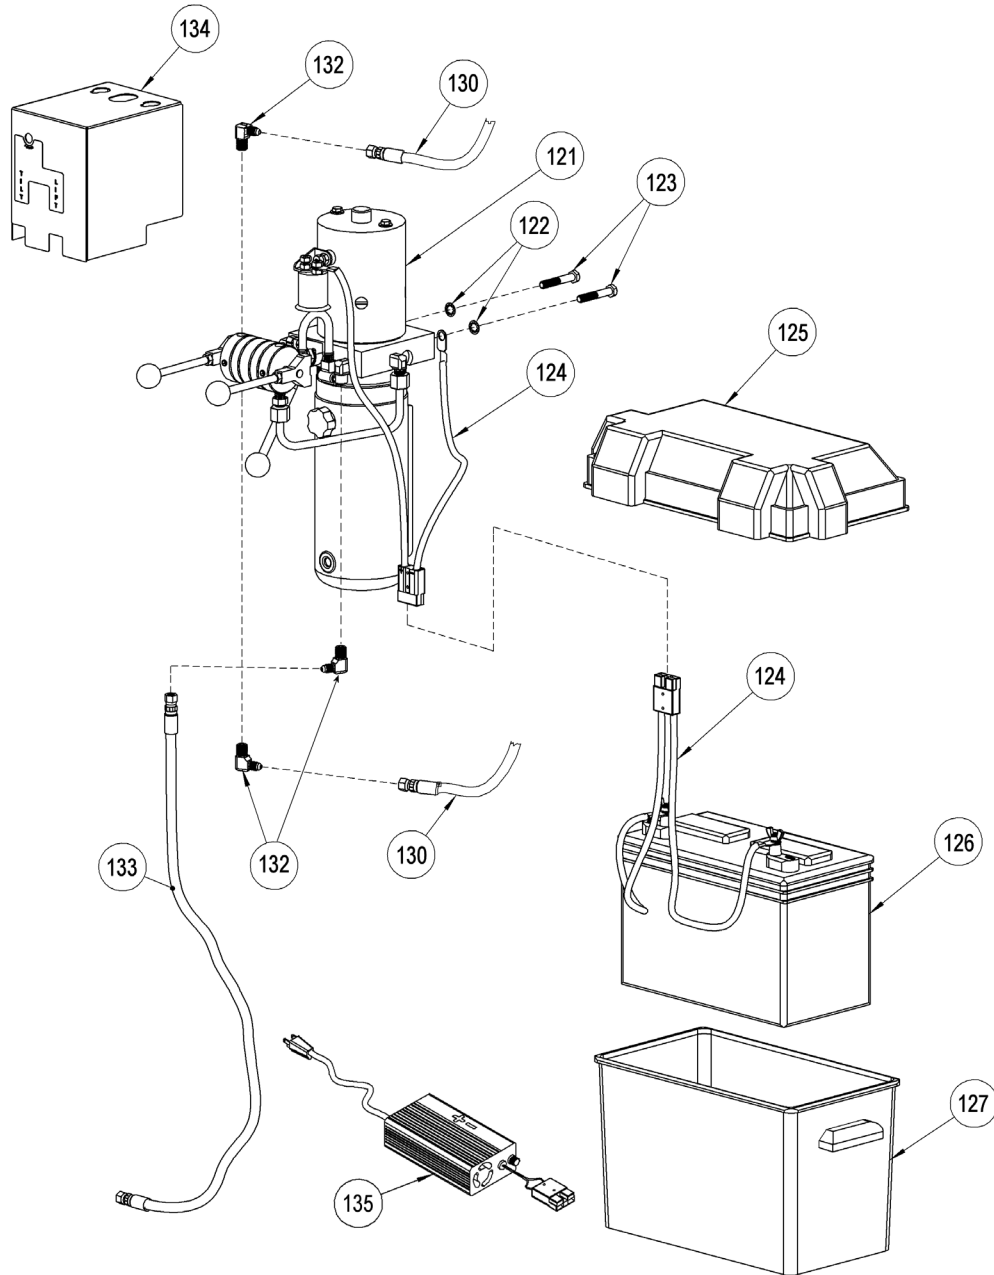

Parts Diagram for DC Power Lift and Tilt Components
Used on Morse Single-Stage 60" Lift Vertical-Lift Drum Pourers
with serial # 255858 to 262764

ITEM	QTY.	PART #	DESCRIPTION
121	1	M3500-P	HYD POWER PACK, -115
122	2	1474-P	WASHER, 3/8 SPLIT LOCK
123	2	82-P	HHCS, 3/8-16 X 2-1/4 GR2
124*	2	405-P	HARNESS, CABLE, 25/25, 500 600
125	1	1728-P	TOP, BATTERY BOX, 400, 285A-BP
126	1	388-P	BATTERY, 12V DC

ITEM	QTY.	PART #	DESCRIPTION
127	1	1729-P	BOTTOM, BATTERY BOX, 400
130	2	3571-P	HYD HOSE ASM, 1X PT, 132"
132	3	765-P	HYD FIT, MALE ELBOW, FLARE 400
133	1	3573-P	HYD HOSE ASM, VERT, CYL, 45"
134	1	4451-P	COVER ASM, DC POWER PACK
135	1	391-P	CHARGER 12V 50HZ 60HZ 100-240V

* Recommended spare parts