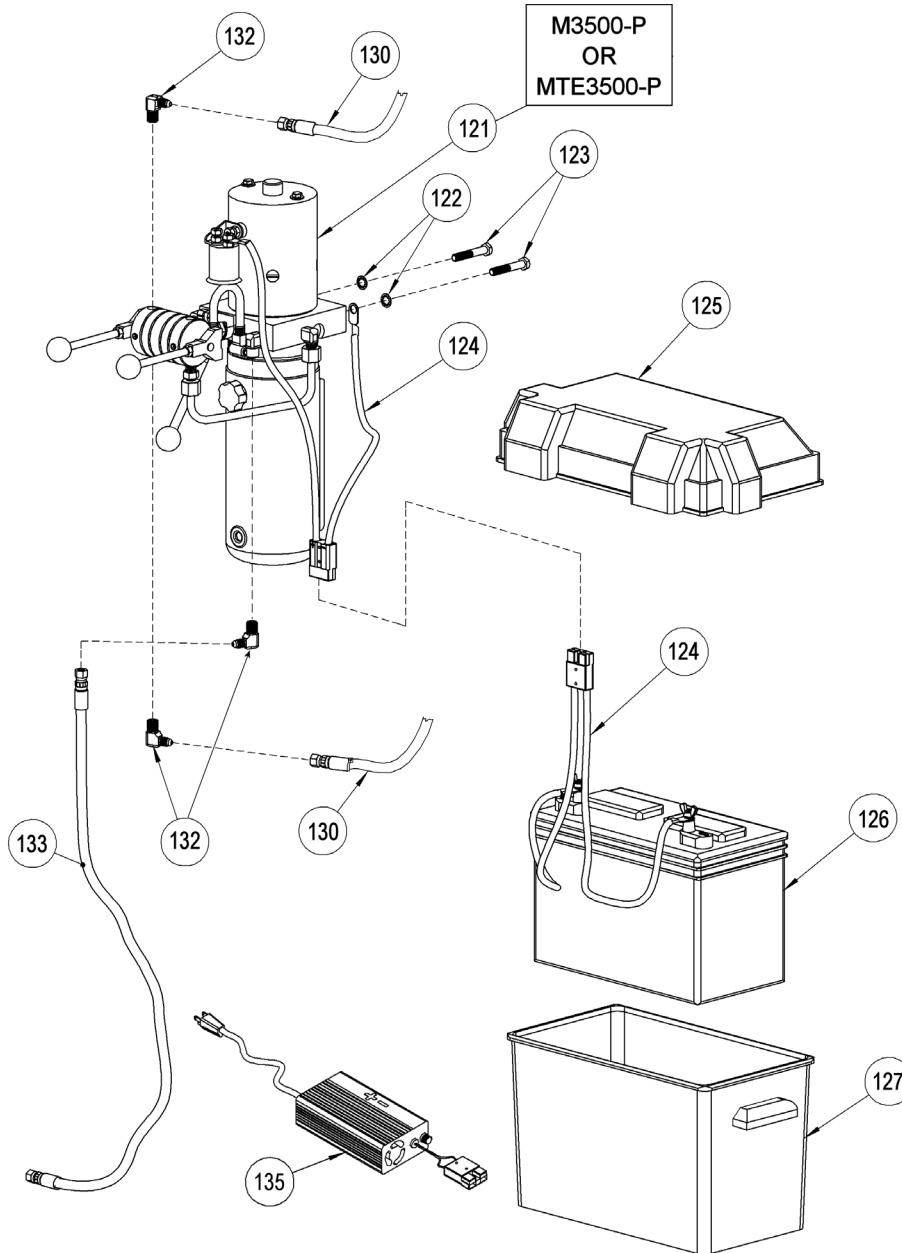

Parts Diagram for DC Power Lift and Tilt Components
Used on Morse Model 525-N-115 Two-Stage Scale-Equipped Vertical-Lift Drum Pourer
with serial # 262765 to 272463

ITEM	QTY.	PART #	DESCRIPTION
121	1	M3500-P	HYD POWER PACK, -115
122	2	1474-P	WASHER, 3/8 SPLIT LOCK
123	2	82-P	HHCS, 3/8-16 X 2-1/4 GR2
124*	2	405-P	HARNESS, CABLE, 25/25, 500 600
125	1	1728-P	TOP, BATTERY BOX, 400, 285A-BP
126	1	388-P	BATTERY, 12V DC

ITEM	QTY.	PART #	DESCRIPTION
127	1	1729-P	BOTTOM, BATTERY BOX, 400
130	2	3572-P	HYD HOSE ASM, 2X PT, 156"
132	3	765-P	HYD FIT, MALE ELBOW, FLARE 400
133	1	3573-P	HYD HOSE ASM, VERT, CYL, 45"
135	1	391-P	CHARGER 12V 50HZ 60HZ 100-240V

* Recommended spare parts