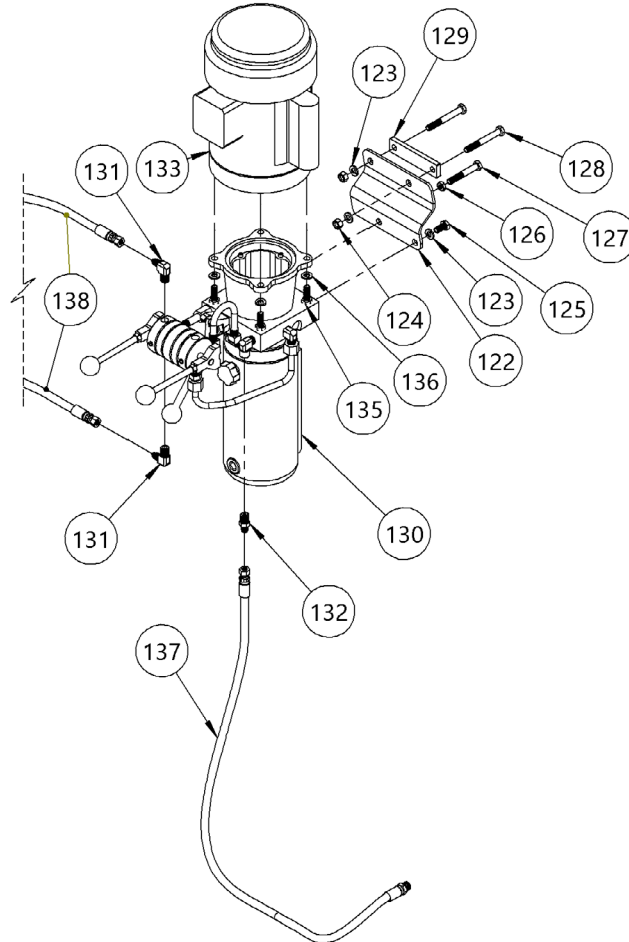

**Parts List and Diagram for Morse Option # 117-60 50Hz AC Power Lift and Tilt**  
**Used on Morse 72" Lift Hydra-Lift Drum Pourers**  
**with serial number 400000 to \_\_\_\_\_**

117-60

ITEM NO.	PART NUMBER	DESCRIPTION	QTY.
121	5850-p	KIT, PUMP MOUNT PLATE, PL	1
122	3643-P	MOUNT PLATE, POWER PUMP	1
123	1474-P	WASHER, 3/8 SPLIT LOCK	3
124	149-P	NUT, 3/8-16 FIN HEX	2
125	1657-P	HHCS, 3/8-16 X 3/4 GR2	1
126	1165-P	NUT, 3/8-16 JAM	1
127	155-P	HHCS, 3/8-16 X 2-1/2 GR2	1
128	1521-P	HHCS, 3/8-16 X 3 GR5	2
129	5848-P	BACK BRACKET, PUMP MOUNT, 400	1
130	M4507-P	HYD POWER PACK, -110, -114	1
131	<b>6648</b>	<b>HYD FIT, EL, SAE 4, FLARE</b>	<b>2</b>
132	345-P	HYD FIT, MALE FLARE, 456, 82	1
133	<b>290-1-50-2P</b>	<b>MOTOR, 1HP, 1PH, 56C, 50HZ</b>	<b>1</b>
135	1572-P	HHCS, 3/8-16 X 1 GR2 ZINC	4
136	1474-P	WASHER, 3/8 SPLIT LOCK	4
137	3689-P	HYD HOSE ASM, 31"	1
138	1763-P	HYD HOSE ASM, 72 PT, 77"	1