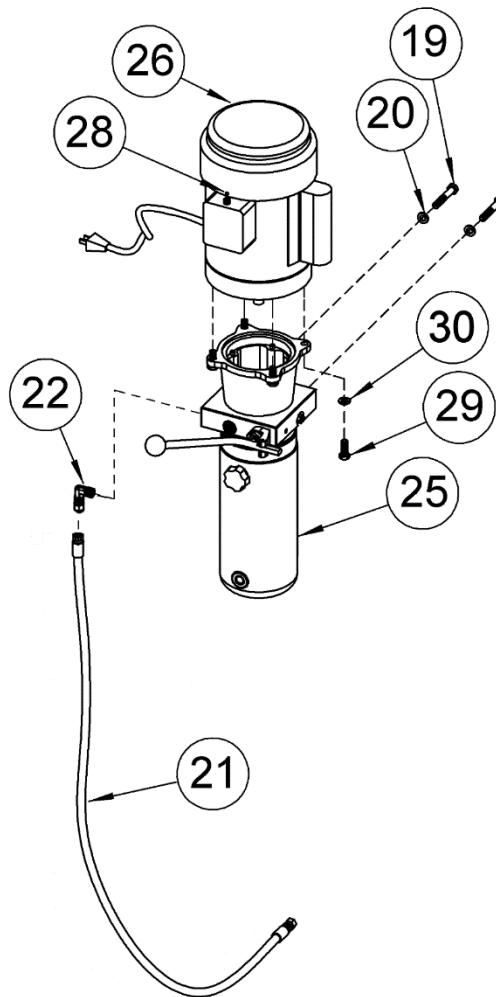

Assembly 120-82

AC Power Lift Components for 82 Series

SN 0212 to Current (MMYY) or 400000 to Current

ITEM	QTY.	PART NUMBER	DESCRIPTION
19	2	82-P	HHCS, 3/8-16 X 2-1/4 GR2
20	2	1474-P	WASHER, 3/8 SPLIT LOCK
21	1	5253-P	HYD HOSE ASM, 40", 82 SERIES
22	1	3610-P	HYD FIT, MALE ELBOW, SAE
25	1	M4509-P	HYD POWER PACK, -120, -124
26	1	1062-P	MOTOR 1HP 1PH TEFC 56C W/ CORD
28	1	3633-P	SWITCH, TOGGLE, MOMENTARY, 400
29	4	1572-P	HHCS, 3/8-16 X 1 GR2 ZINC
30	4	1474-P	WASHER, 3/8 SPLIT LOCK