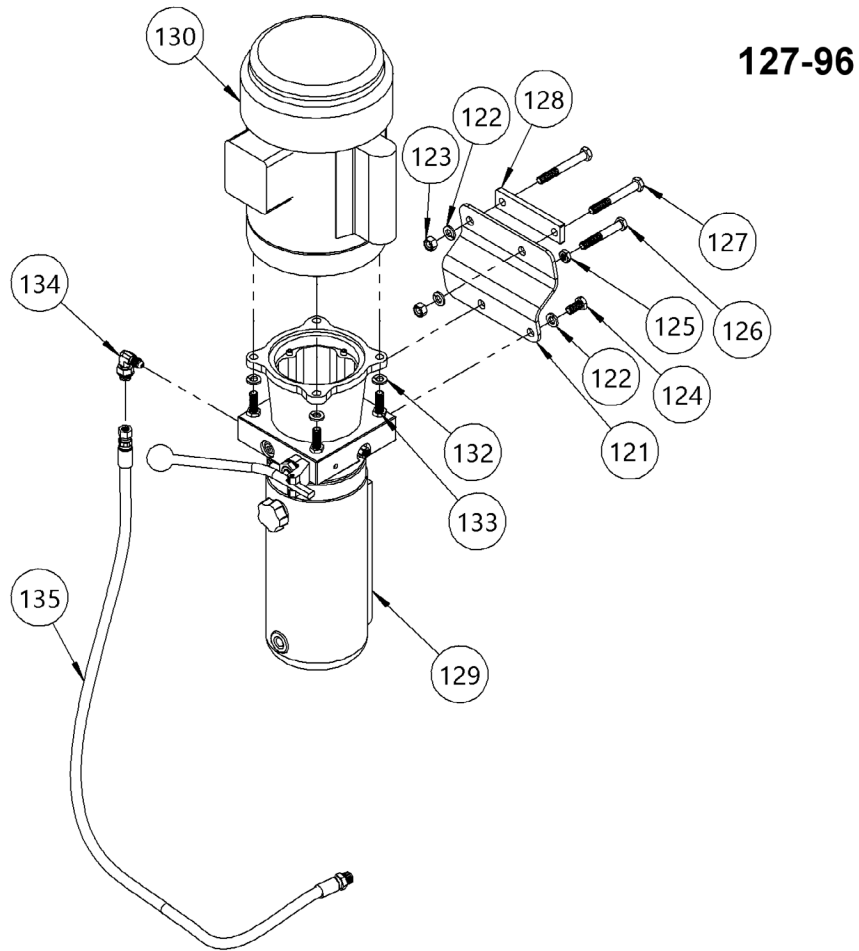

Parts List and Diagram for Morse Option # 127-96 AC Power Lift and Manual Tilt
Used on Morse 96" Lift Hydra-Lift Drum Pourers
with serial number 400000 to _____

ITEM NO.	PART NUMBER	DESCRIPTION	QTY.
121	3643-P	MOUNT PLATE, POWER PUMP	1
122	1474-P	WASHER, 3/8 SPLIT LOCK	3
123	149-P	NUT, 3/8-16 FIN HEX	2
124	1657-P	HHCS, 3/8-16 X 3/4 GR2	1
125	1165-P	NUT, 3/8-16 JAM	1
126	155-P	HHCS, 3/8-16 X 2-1/2 GR2	1
127	1521-P	HHCS, 3/8-16 X 3 GR5	2
128	5848-P	BACK BRACKET, PUMP MOUNT, 400	1
129	M4509-P	HYD POWER PACK, -120, -124	1
130	290-1-50-2P	MOTOR, 1HP, 1PH, 56C, 50HZ	1
132	1474-P	WASHER, 3/8 SPLIT LOCK	4
133	1572-P	HHCS, 3/8-16 X 1 GR2 ZINC	4
134	3610-P	HYD FIT, MALE ELBOW, SAE	1
135	3689-P	HYD HOSE ASM, 31"	1