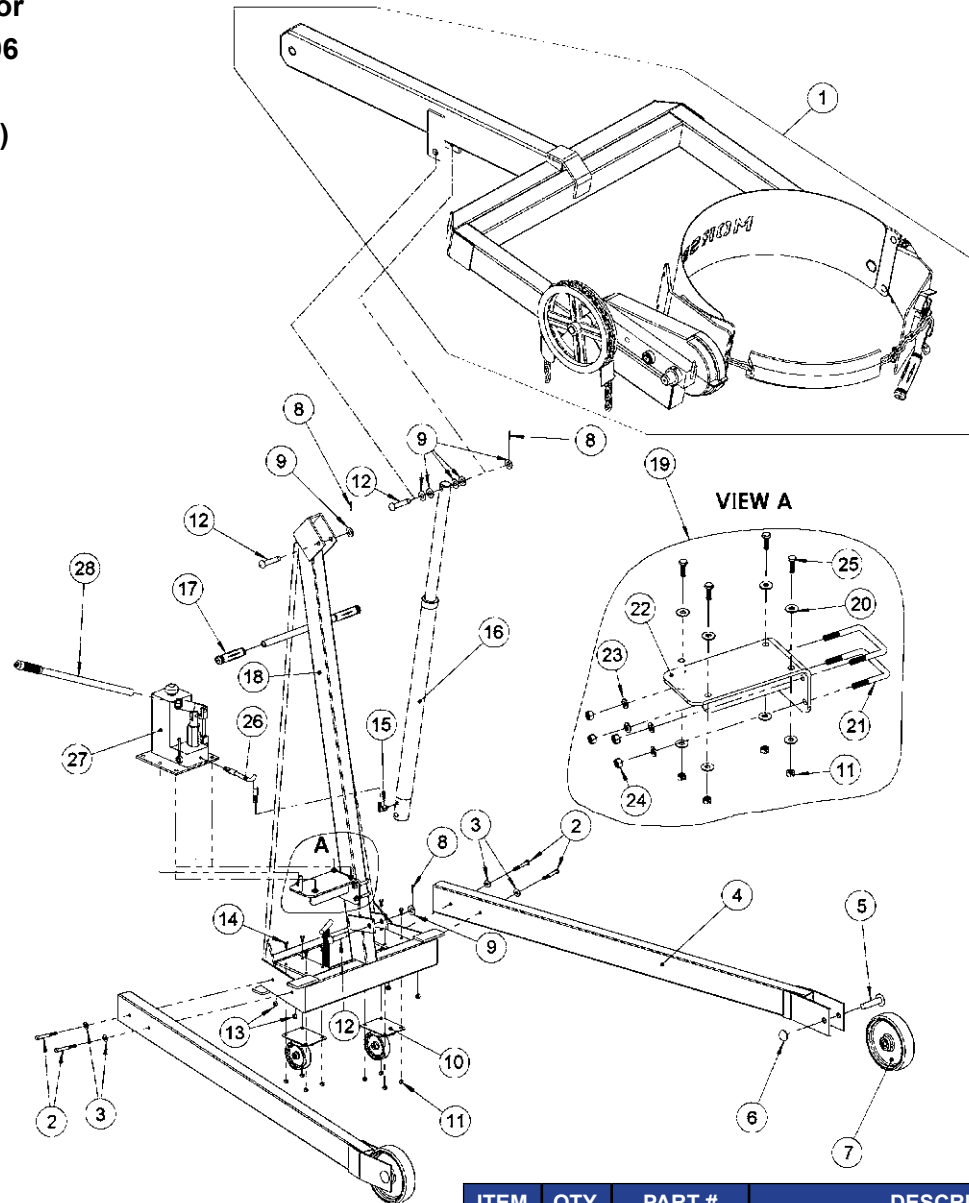

Operator's Manual for  
Morse Model 400A-96  
with Serial Number  
0409 to 0314 (MMYY)

#### IMPORTANT NOTE

4-Digit serial numbers are simply the month & year of manufacture

Example: 0802 is August 2002

ITEM	QTY.	PART #	DESCRIPTION
1	1	4519-96-P	OVERHEAD ASM, MOR, 400A-72
2	4	1521-P	HHCS, 3/8-16 X 3 GR5
3	4	1166-P	WASHER, 3/8 USS 1" OD
4	2	134-84-P	LEG WELD, 400A-84, 96, 405
5	2	704-P	AXLE, 3/4", USE WITH PUSH-ON
6 *	2	705-P	CAP, HUB, PUSH-ON, 3/4"
7 *	2	87-P	WHEEL, MORTUF, 8", 3/4" BRG
8	3	64-P	ROLL PIN, 3/16 X 1-1/4
9	7	17-P	WASHER, 5/8 SAE FL 1-5/16 OD
10 *	2	3308-P	CASTER, 4" SWIVEL, DBL RACE
11	12	491-P	NUT, 5/16-18 REV HEX LOCK
12	3	138-P	CLEVIS PIN 5/8 X 3"
13	4	1169-P	NUT, 3/8-16 REV HEX LOCK
14	8	215-P	HHCS, 5/16-18 X 5/8 GR2

ITEM	QTY.	PART #	DESCRIPTION
15	1	3610-P	HYD FIT, MALE ELBOW, SAE
16	1	3006-P	CYLINDER, 1.5 X 29 510 515 611
17	2	136-P	GRIP, HANDLE 7/8" X 4-3/4"
18	1	3999-P	ASM, TOWER, 400A-96
19	1	3679-P	KIT, PUMP MOUNT PLATE, ML MT
20	8	1570-P	WASHER, 5/16 USS 7/8 OD
21	2	3641-P	U-BOLT, 3/8-16, 400 PUMP MOUNT
22	1	3642W-P	MOUNT PLATE WELD, MANUAL PUMP
23	4	1474-P	WASHER, 3/8 SPLIT LOCK
24	4	149-P	NUT, 3/8-16 FIN HEX
25	4	35-P	HHCS, 5/16-18 X 1 GR2
26	1	766-P	HYD HOSE ASM, 12"
27	1	96MK1939-P	PUMP, HYD, HAND STAR
28	1	96CP13-23	HANDLE, LEVER W/ GRIP, STAR