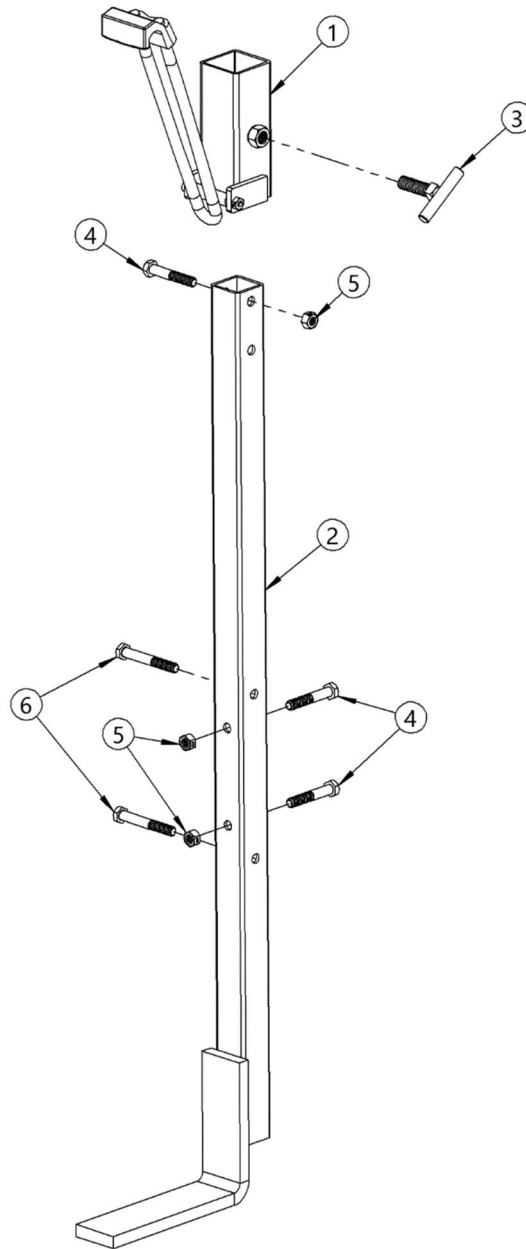

Kit 4556CSS-P

Bracket, Stainless Steel, for use with Drum Cone
 SN 0000 to Current (MMYY) or 400000 to Current

ITEM	QTY.	PART NUMBER	DESCRIPTION
1	1	1371CSS-P	HOLD DOWN, BRACKET, CONE SS
2	1	5108CSS-P	WELD, BRACKET, 35" SS
3	1	1372SS-P	TEE HANDLE, BRACKET ASM, SS
4	3	82SS-P	HHCS, 3/8-16 X 2-1/4, SS
5	3	3981SS-P	NUT, 3/8-16 NYLON LOCK, SS
6	2	1315SS-P	HHCS, 3/8-16 X 2-3/4 SS