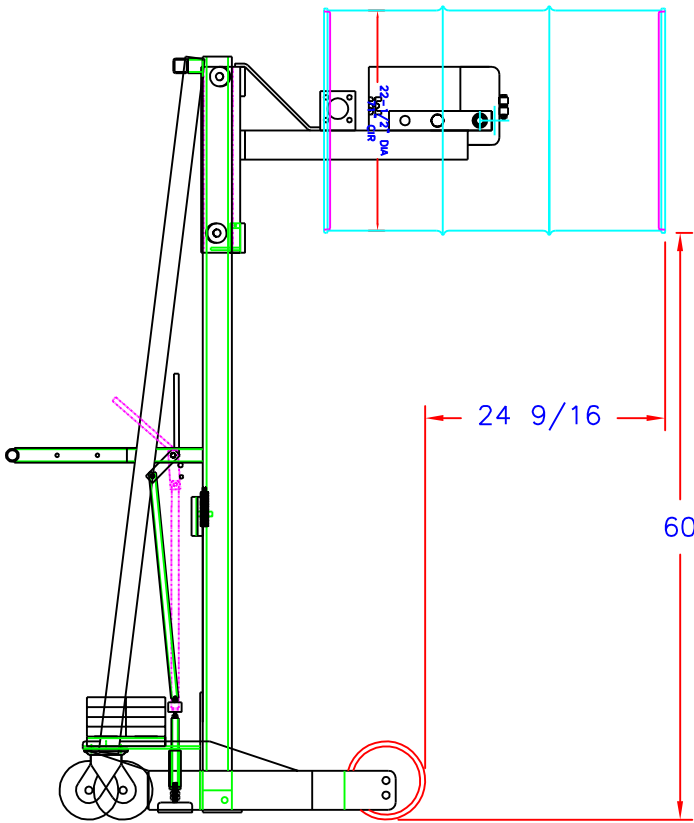

- SIMILAR TO 510 SERIES EXCEPT W/ SHORTER LEGS & CONTERWEIGHT
- PROVIDES EXTENDED REACH FOR POURING BEYOND FRONT WHEELS
- CAPABLE OF PLACING DRUM ON/OFF CORNER OF STANDARD PALLET
- 60" DISPENSING HEIGHT
- 600 LB CAPACITY

MAXIMUM DISPENSING HEIGHT & REACH W/ HORIZONTAL 55GAL STEEL DRUM

MAXIMUM DISPENSING HEIGHT & REACH W/ 55GAL STEEL DRUM ROTATED 45 DEGREES BEYOND HORIZONTAL

			<b>MORSE</b> 727 WEST MANLIUS ST. P.O. BOX 518 MANUFACTURING CO.,INC. EAST SYRACUSE, NY 13057
			THIS DOCUMENT, AND THE DESIGNS IT DESCRIBES, ARE PROPERTY OF MORSE MFG. CO. AND ARE NOT TO BE REPRODUCED OR USED IN ANY WAY DETRIMENTAL TO THE INTERESTS OF MORSE MFG. CO.
REVISION	EFFECTIVE DATE	INITIALS	
TITLE: 510S-XR SERIES (POURING DRUM)		UNLESS OTHERWISE SPECIFIED	DRAWN BY: PM
PART #:	PART FOR:	FRACTIONS ± 1/32 .xxx ± .005	SCALE: 1:20
		ANGLES ± 1° .xx ± .02	DATE: 3/30/12
		* = STOCK SIZE	PAGE: 1

			<b>MORSE</b> 727 WEST MANLIUS ST. P.O. BOX 518 MANUFACTURING CO.,INC. EAST SYRACUSE, NY 13057
			THIS DOCUMENT, AND THE DESIGNS IT DESCRIBES, ARE PROPERTY OF MORSE MFG. CO. AND ARE NOT TO BE REPRODUCED OR USED IN ANY WAY DETRIMENTAL TO THE INTERESTS OF MORSE MFG. CO.
REVISION	EFFECTIVE DATE	INITIALS	
TITLE: 510S-XR SERIES (LOADING DRUM)	UNLESS OTHERWISE SPECIFIED FRACTIONS ± 1/32 .XXX ± .005 ANGLES ± 1° .XX ± .02 * = STOCK SIZE		DRAWN BY: PM SCALE: 1:20 DATE: 3/30/12 PAGE: 1
PART #:	PART FOR:		