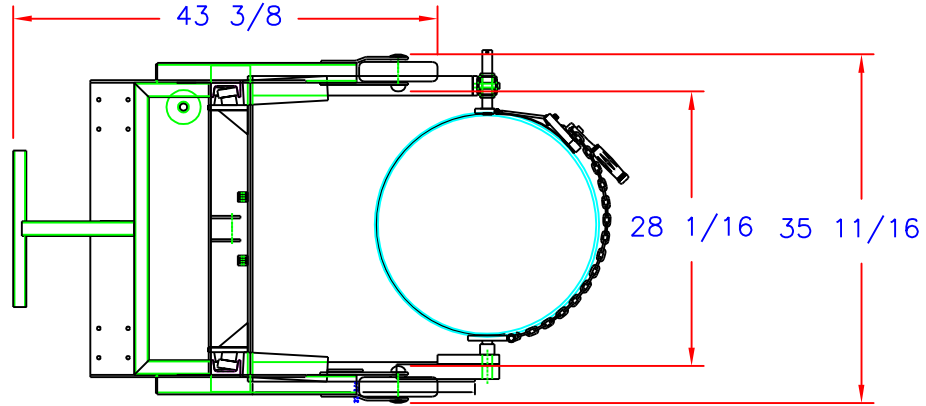

- SIMILAR TO 510 SERIES EXCEPT W/ SHORTER LEGS & CONTERWEIGHT
- PROVIDES EXTENDED REACH FOR POURING BEYOND FRONT WHEELS
- CAPABLE OF PLACING DRUM ON/OFF CORNER OF STANDARD PALLET
- 60" DISPENSING HEIGHT
- 600 LB CAPACITY

MAXIMUM DISPENSING HEIGHT & REACH W/ HORIZONTAL 55GAL STEEL DRUM

MAXIMUM DISPENSING HEIGHT & REACH W/ 55GAL STEEL DRUM ROTATED 45 DEGREES BEYOND HORIZONTAL

			<b>MORSE</b> 727 WEST MANLIUS ST. P.O. BOX 518 MANUFACTURING CO.,INC. EAST SYRACUSE, NY 13057
			THIS DOCUMENT, AND THE DESIGNS IT DESCRIBES, ARE PROPERTY OF MORSE MFG. CO. AND ARE NOT TO BE REPRODUCED OR USED IN ANY WAY DETRIMENTAL TO THE INTERESTS OF MORSE MFG. CO.
REVISION	EFFECTIVE DATE	INITIALS	
TITLE: 510S-XR SERIES (POURING DRUM)		UNLESS OTHERWISE SPECIFIED	DRAWN BY: PM
PART #:	PART FOR:	FRACTIONS ± 1/32 .xxx ± .005	SCALE: 1:20
		ANGLES ± 1° .xx ± .02	DATE: 3/30/12
		* = STOCK SIZE	PAGE: 1

			<b>MORSE</b> 727 WEST MANLIUS ST. P.O. BOX 518 MANUFACTURING CO.,INC. EAST SYRACUSE, NY 13057
			THIS DOCUMENT, AND THE DESIGNS IT DESCRIBES, ARE PROPERTY OF MORSE MFG. CO. AND ARE NOT TO BE REPRODUCED OR USED IN ANY WAY DETRIMENTAL TO THE INTERESTS OF MORSE MFG. CO.
REVISION	EFFECTIVE DATE	INITIALS	
TITLE: 510S-XR SERIES (LOADING DRUM)	UNLESS OTHERWISE SPECIFIED FRACTIONS ± 1/32 .XXX ± .005 ANGLES ± 1° .XX ± .02 * = STOCK SIZE		DRAWN BY: PM SCALE: 1:20 DATE: 3/30/12 PAGE: 1
PART #:	PART FOR:		