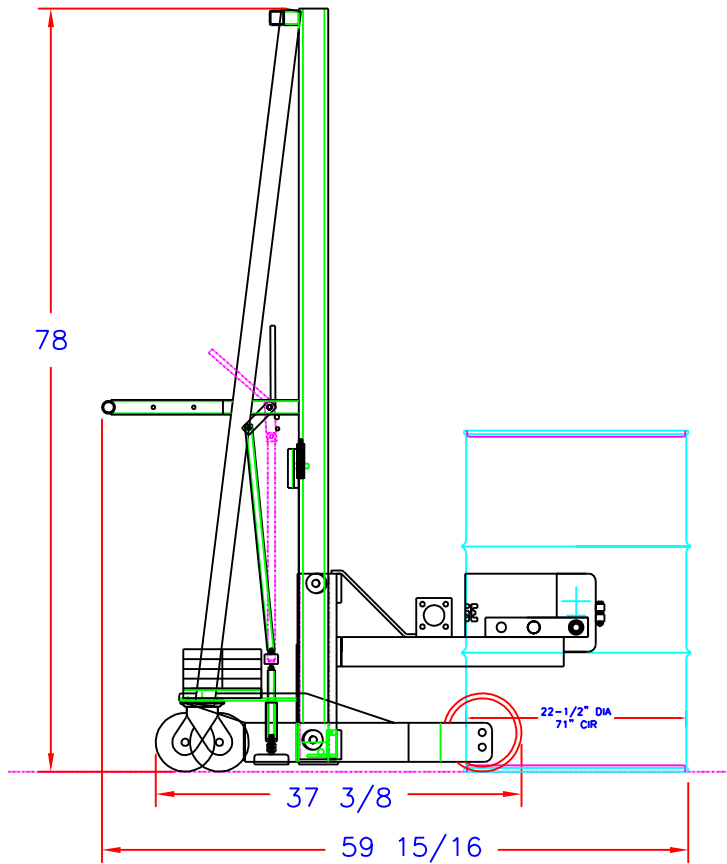

- SIMILAR TO 510 SERIES EXCEPT W/ SHORTER LEGS & CONTERWEIGHT
- PROVIDES EXTENDED REACH FOR POURING BEYOND FRONT WHEELS
- CAPABLE OF PLACING DRUM ON/OFF CORNER OF STANDARD PALLET
- 60" DISPENSING HEIGHT
- 600 LB CAPACITY

MAXIMUM DISPENSING HEIGHT & REACH W/ HORIZONTAL 55GAL STEEL DRUM

MAXIMUM DISPENSING HEIGHT & REACH W/ 55GAL STEEL DRUM ROTATED 45 DEGREES BEYOND HORIZONTAL

			<b>MORSE</b> 727 WEST MANLIUS ST. P.O. BOX 518 MANUFACTURING CO.,INC. EAST SYRACUSE, NY 13057
			THIS DOCUMENT, AND THE DESIGNS IT DESCRIBES, ARE PROPERTY OF MORSE MFG. CO. AND ARE NOT TO BE REPRODUCED OR USED IN ANY WAY DETRIMENTAL TO THE INTERESTS OF MORSE MFG. CO.
REVISION	EFFECTIVE DATE	INITIALS	
TITLE: 510S-XR SERIES (POURING DRUM)		UNLESS OTHERWISE SPECIFIED	DRAWN BY: PM
PART #:	PART FOR:	FRACTIONS ± 1/32 .xxx ± .005	SCALE: 1:20
		ANGLES ± 1° .xx ± .02	DATE: 3/30/12
		* = STOCK SIZE	PAGE: 1

			<b>MORSE</b> 727 WEST MANLIUS ST. P.O. BOX 518 MANUFACTURING CO.,INC. EAST SYRACUSE, NY 13057
			THIS DOCUMENT, AND THE DESIGNS IT DESCRIBES, ARE PROPERTY OF MORSE MFG. CO. AND ARE NOT TO BE REPRODUCED OR USED IN ANY WAY DETRIMENTAL TO THE INTERESTS OF MORSE MFG. CO.
REVISION	EFFECTIVE DATE	INITIALS	
TITLE: 510S-XR SERIES (LOADING DRUM)	UNLESS OTHERWISE SPECIFIED FRACTIONS ± 1/32 .XXX ± .005 ANGLES ± 1° .XX ± .02 * = STOCK SIZE		DRAWN BY: PM SCALE: 1:20 DATE: 3/30/12 PAGE: 1
PART #:	PART FOR:		