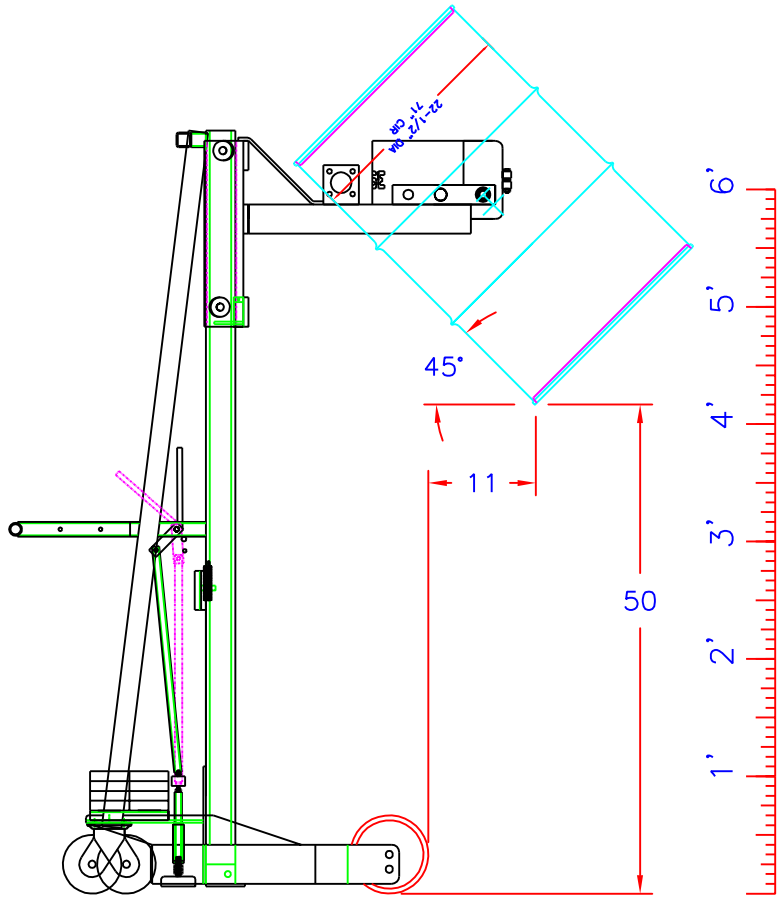

- SIMILAR TO 510 SERIES EXCEPT W/ SHORTER LEGS & CONTERWEIGHT
- PROVIDES EXTENDED REACH FOR POURING BEYOND FRONT WHEELS
- CAPABLE OF PLACING DRUM ON/OFF CORNER OF STANDARD PALLET
- 60" DISPENSING HEIGHT
- 600 LB CAPACITY

MAXIMUM DISPENSING HEIGHT & REACH W/ HORIZONTAL 55GAL STEEL DRUM

MAXIMUM DISPENSING HEIGHT & REACH W/ 55GAL STEEL DRUM ROTATED 45 DEGREES BEYOND HORIZONTAL

			<b>MORSE</b> 727 WEST MANLIUS ST. P.O. BOX 518 MANUFACTURING CO.,INC. EAST SYRACUSE, NY 13057
			THIS DOCUMENT, AND THE DESIGNS IT DESCRIBES, ARE PROPERTY OF MORSE MFG. CO. AND ARE NOT TO BE REPRODUCED OR USED IN ANY WAY DETRIMENTAL TO THE INTERESTS OF MORSE MFG. CO.
REVISION	EFFECTIVE DATE	INITIALS	
TITLE: 510S-XR SERIES (POURING DRUM)		UNLESS OTHERWISE SPECIFIED	DRAWN BY: PM
PART #:	PART FOR:	FRACTIONS ± 1/32 .xxx ± .005	SCALE: 1:20
		ANGLES ± 1° .xx ± .02	DATE: 3/30/12
		* = STOCK SIZE	PAGE: 1

			<b>MORSE</b> 727 WEST MANLIUS ST. P.O. BOX 518 MANUFACTURING CO.,INC. EAST SYRACUSE, NY 13057
			THIS DOCUMENT, AND THE DESIGNS IT DESCRIBES, ARE PROPERTY OF MORSE MFG. CO. AND ARE NOT TO BE REPRODUCED OR USED IN ANY WAY DETRIMENTAL TO THE INTERESTS OF MORSE MFG. CO.
REVISION	EFFECTIVE DATE	INITIALS	
TITLE: 510S-XR SERIES (LOADING DRUM)	UNLESS OTHERWISE SPECIFIED FRACTIONS ± 1/32 .XXX ± .005 ANGLES ± 1° .XX ± .02 * = STOCK SIZE		DRAWN BY: PM SCALE: 1:20 DATE: 3/30/12 PAGE: 1
PART #:	PART FOR:		