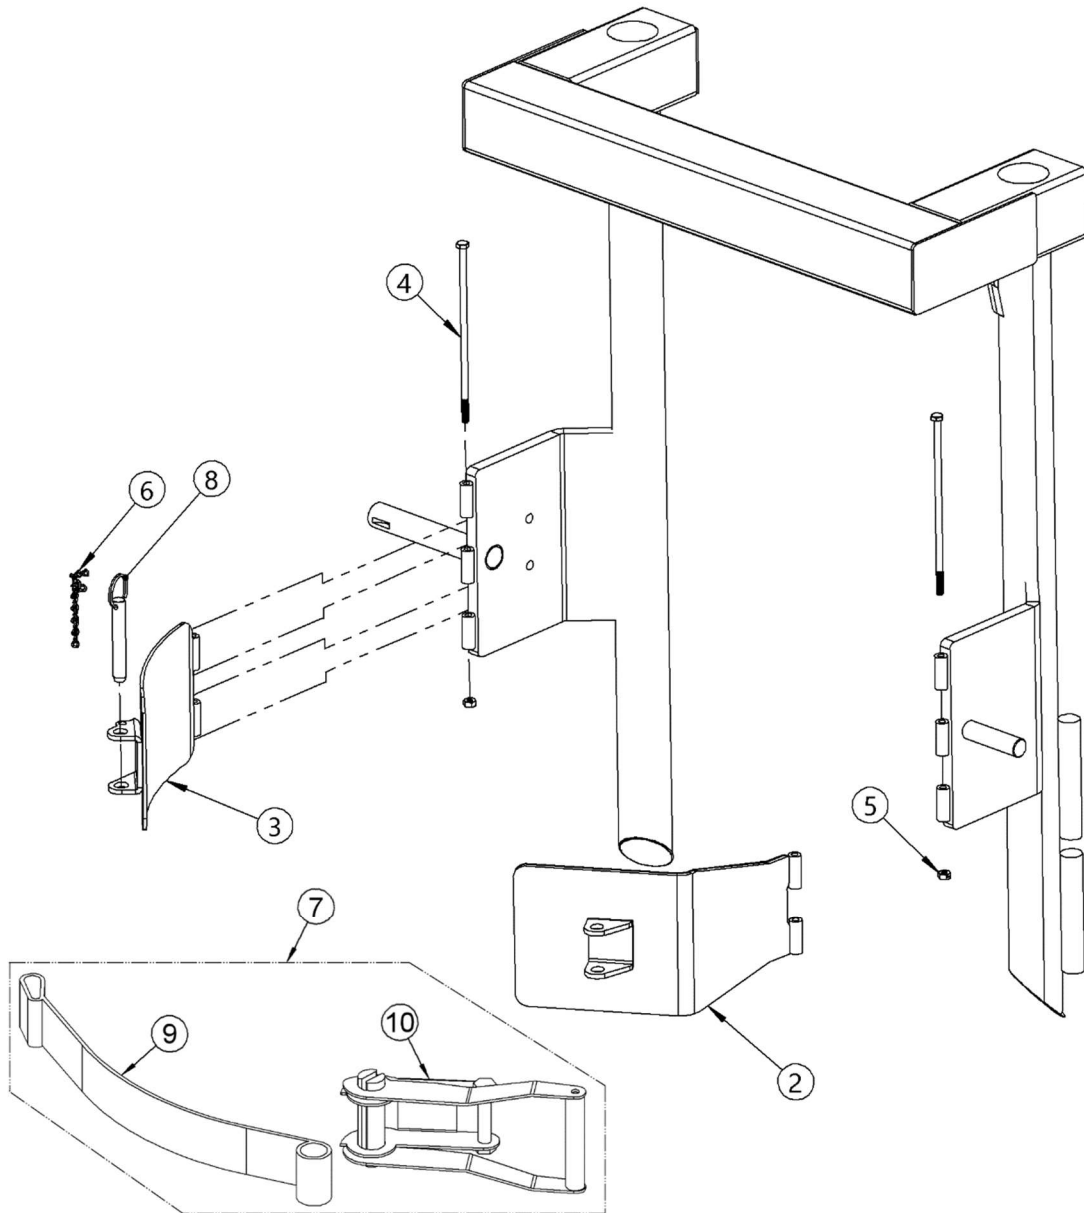

Part 6130M-P

Drum Holder (Saddle) Assembly, 405M

SN 0617 to Current (MMYY) or 400000 to Current

ITEM	QTY.	PART NUMBER	DESCRIPTION
2	1	5953M-P	RATCHET PLATE WELD, SR
3	1	6012M-P	HINGED LINK, STRAP, SR
4	2	1296-P	HHCS, 1/4-20 X 7-1/2 GR5
5	2	1297-P	NUT, 1/4-20 REV HEX LOCK
6	1	2680-P	CHAIN, KEEPER, LINCH PIN, 6"
7	1	4449SS-P	STRAP ASM W/ RATCHET, SS
8	1	5804-P	PIN, QUICK RELEASE 1/2X2.5
9	1	5497-P	WEB STRAP, POLYESTER, 4449-P
10	1	5498SS-P	RATCHET ONLY, SS, 4449SS-P