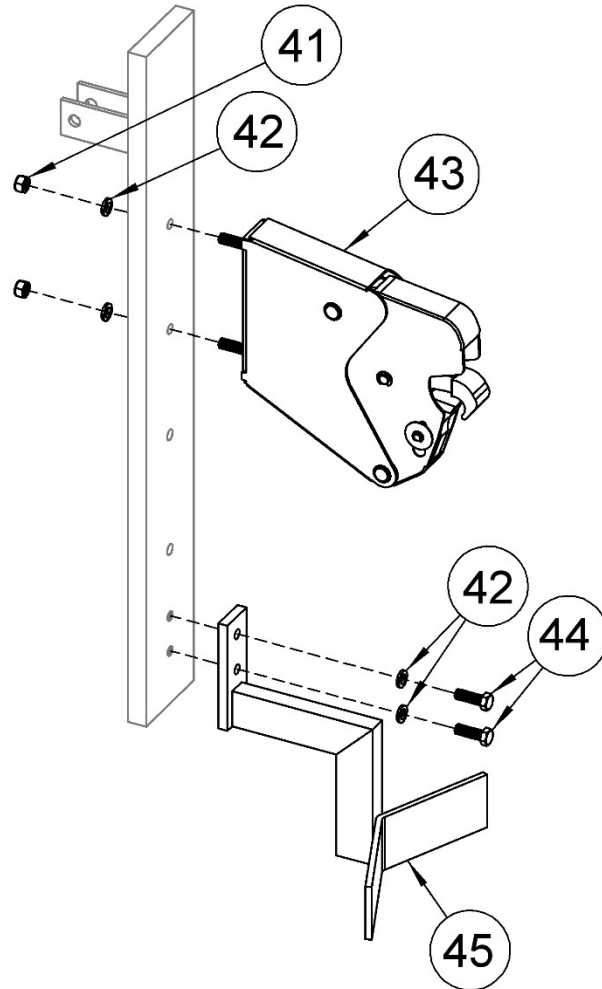

P

ITEM	QTY.	PART NUMBER	DESCRIPTION
41	2	91-P	NUT, 1/2-13 FIN HEX
42	4	1644-P	WASHER, 1/2 SPLIT LOCK
43	1	3360M-P	LIGHT DUTY HEAD ASM, SR, 82HM
44	2	2172-P	HHCS, 1/2-13 X 1-1/2 GR5
45	1	3363M-P	BOTTOM DRUM SUPPORT, 82HM