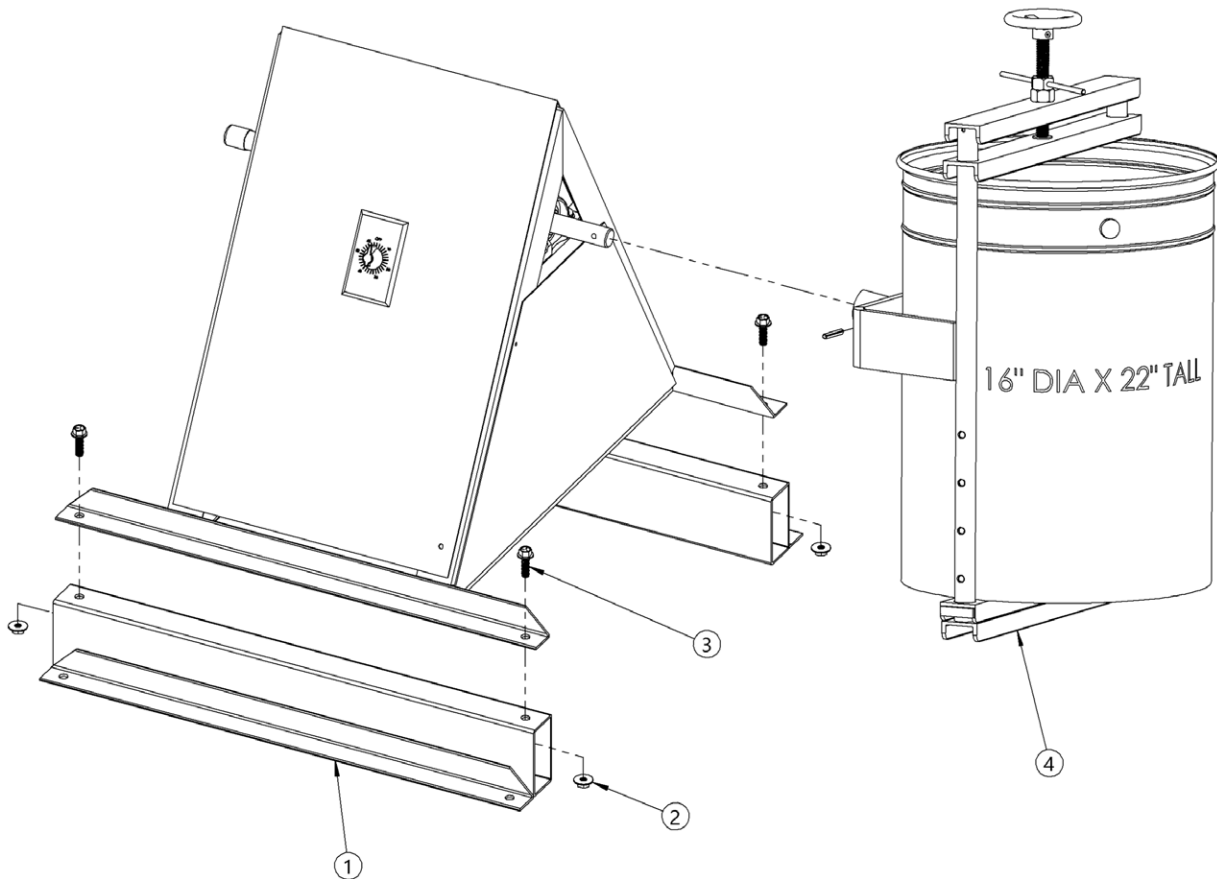

Parts List and Diagram for Morse Kit # XLC-1-305
As sold from Sept. 2016 to May 2018

Install on 1-305 Series Single Can Tumbler

to mix a can with:

- Up to 16" (40.6 cm) diameter
- 11" to 22" (28 to 55.9 cm) tall

Item #	Part #	Description	Qty.
1	6027W-P	TUBE WELD, 305 BASE	2
2	4002-P	NUT, 3/8-16 WHIZ LOCK	4
3	4003-P	BOLT, 3/8-16 X 1-1/4 WHIZ	4
4	6030CPT-P	CAN HOLDER CPT, 305 XL	1