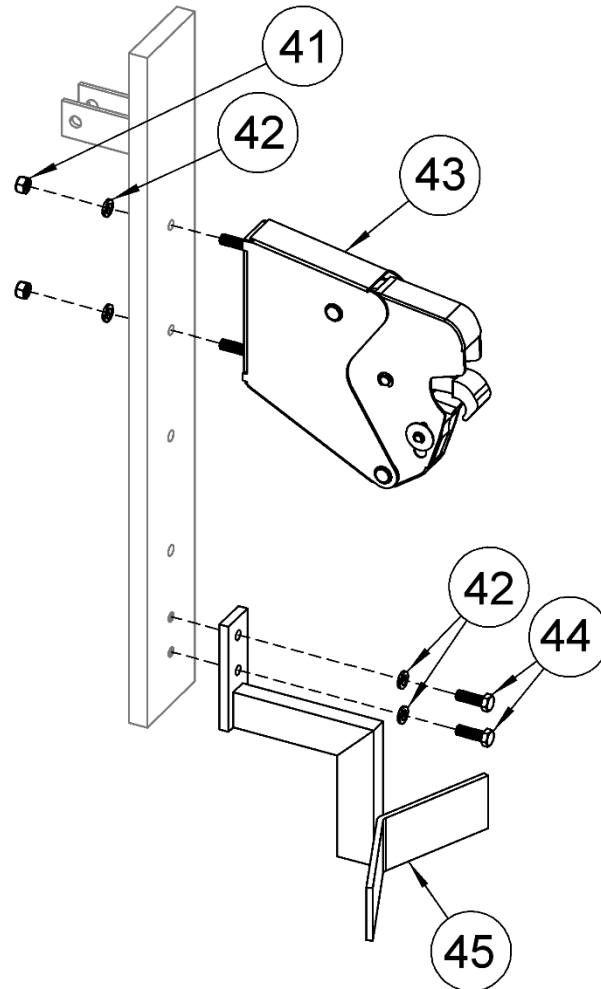

P

ITEM	QTY.	PART NUMBER	DESCRIPTION
41	2	91-P	NUT, 1/2-13 FIN HEX
42	4	1644-P	WASHER, 1/2 SPLIT LOCK
43	1	3360M-P	LIGHT DUTY HEAD ASM, SR, 82HM
44	2	2172-P	HHCS, 1/2-13 X 1-1/2 GR5
45	1	3363M-P	BOTTOM DRUM SUPPORT, 82HM