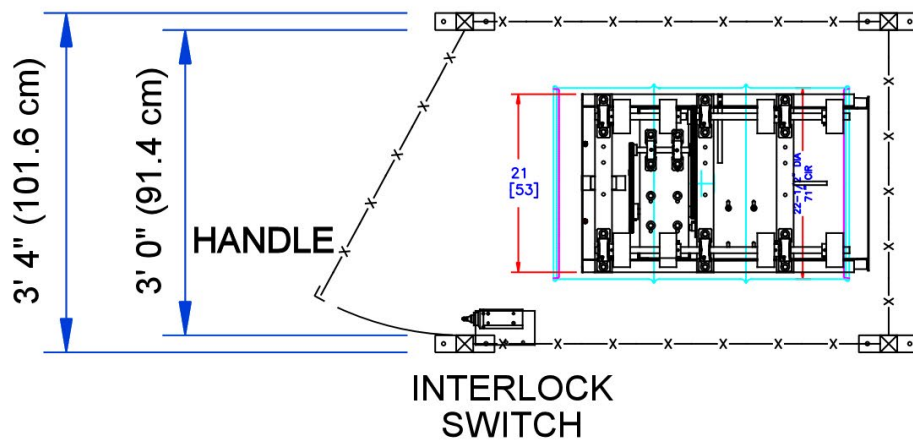

## Enclosure Kits

### SPECIFICATIONS SHEET

## DIMENSIONS

Outside Post-To-Post Dimensions

L52" x W40" x H63.25" (1a32 x 102 x 161 cm)

### 3' (91.4 cm) WIDE DOOR OPENING