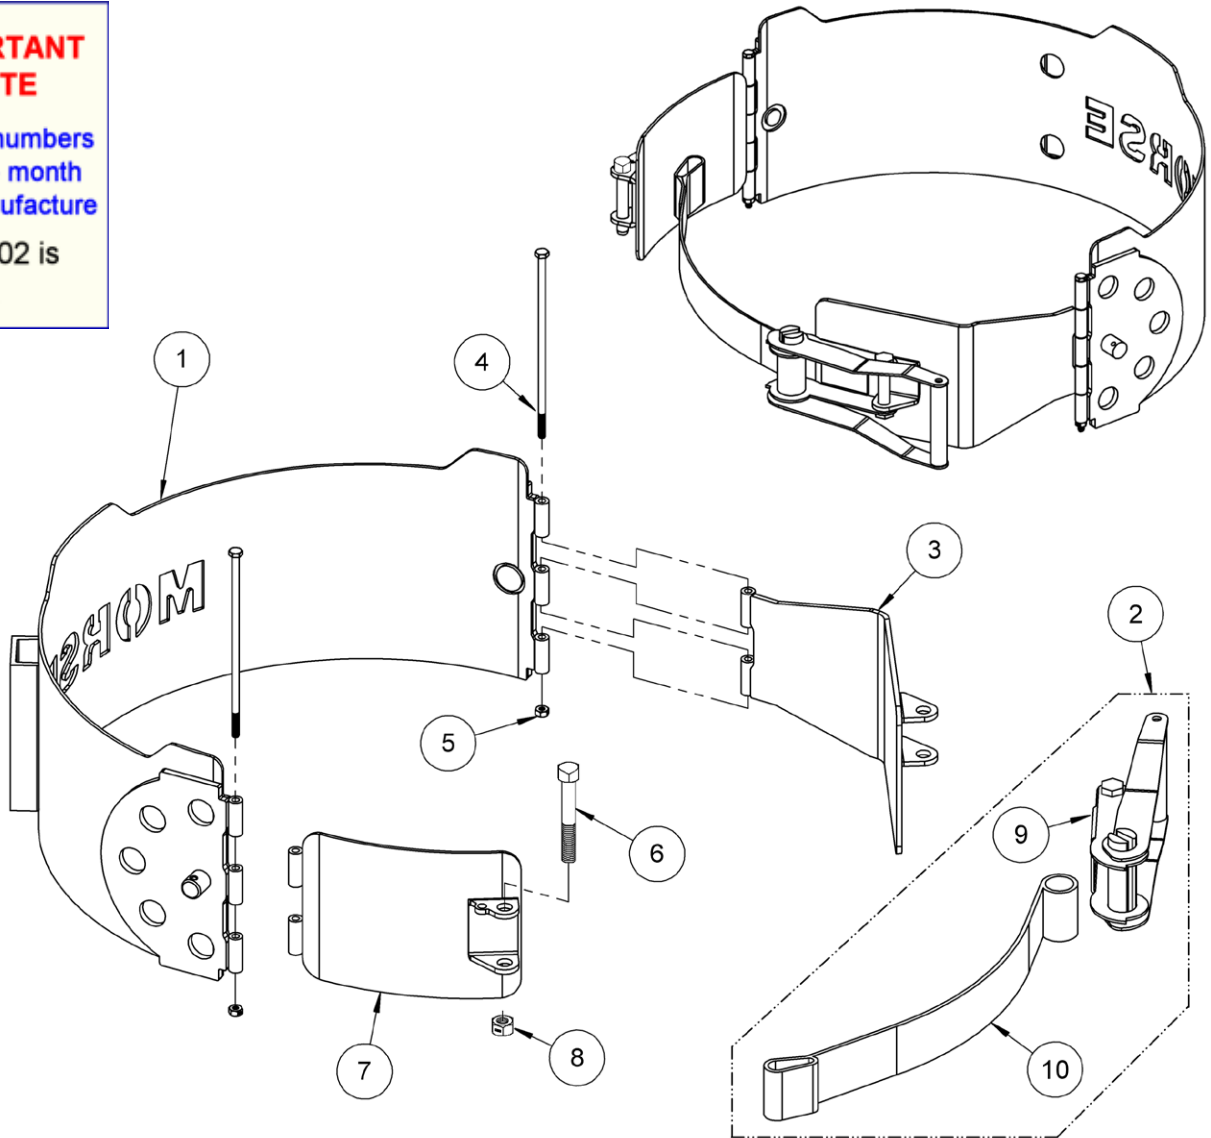

Parts Diagram for Part # 102ZSS-P Stainless Steel Drum Holder (Saddle) Assembly
Used on

- 82A-SS Series with Serial Number 0218 to ____ (MMYY)
- Model 80i-SS with Serial Number 0218 to ____ (MMYY)
- Model 85i-SS with Serial Number 0218 to ____ (MMYY)

IMPORTANT NOTE
4-Digit serial numbers are simply the month & year of manufacture
Example: 0802 is August 2002

ITEM	PART#	DESCRIPTION	QTY.
1	131ZSS-P	SADDLE WELD, 11GA, I-SS	1
2 *	4449SS-P	STRAP RATCHET ASM, SS, 2" X 3'	1
3	5953SS-P	RATCHET PLATE WELD, 85I-SS	1
4	1296SS-P	HHCS, 1/4-20 X 7-1/2, SS	2
5	1518SS-P	NUT, 1/4-20 NYLON LOCK, SS	2
6	4317SS-P	HHCS, 1/2-13 X 3", SS	1
7	6012SS-P	HINGED LINK, STRAP, 102ZSS-P	1
8	810SS-P	NUT, 1/2-13 NYLON LOCK, SS	1
9	5498SS-P	RATCHET ONLY, SS, 4449SS-P	1
10	5497-P	WEB STRAP, POLYESTER, 4449-P	1

* Recommended spare parts