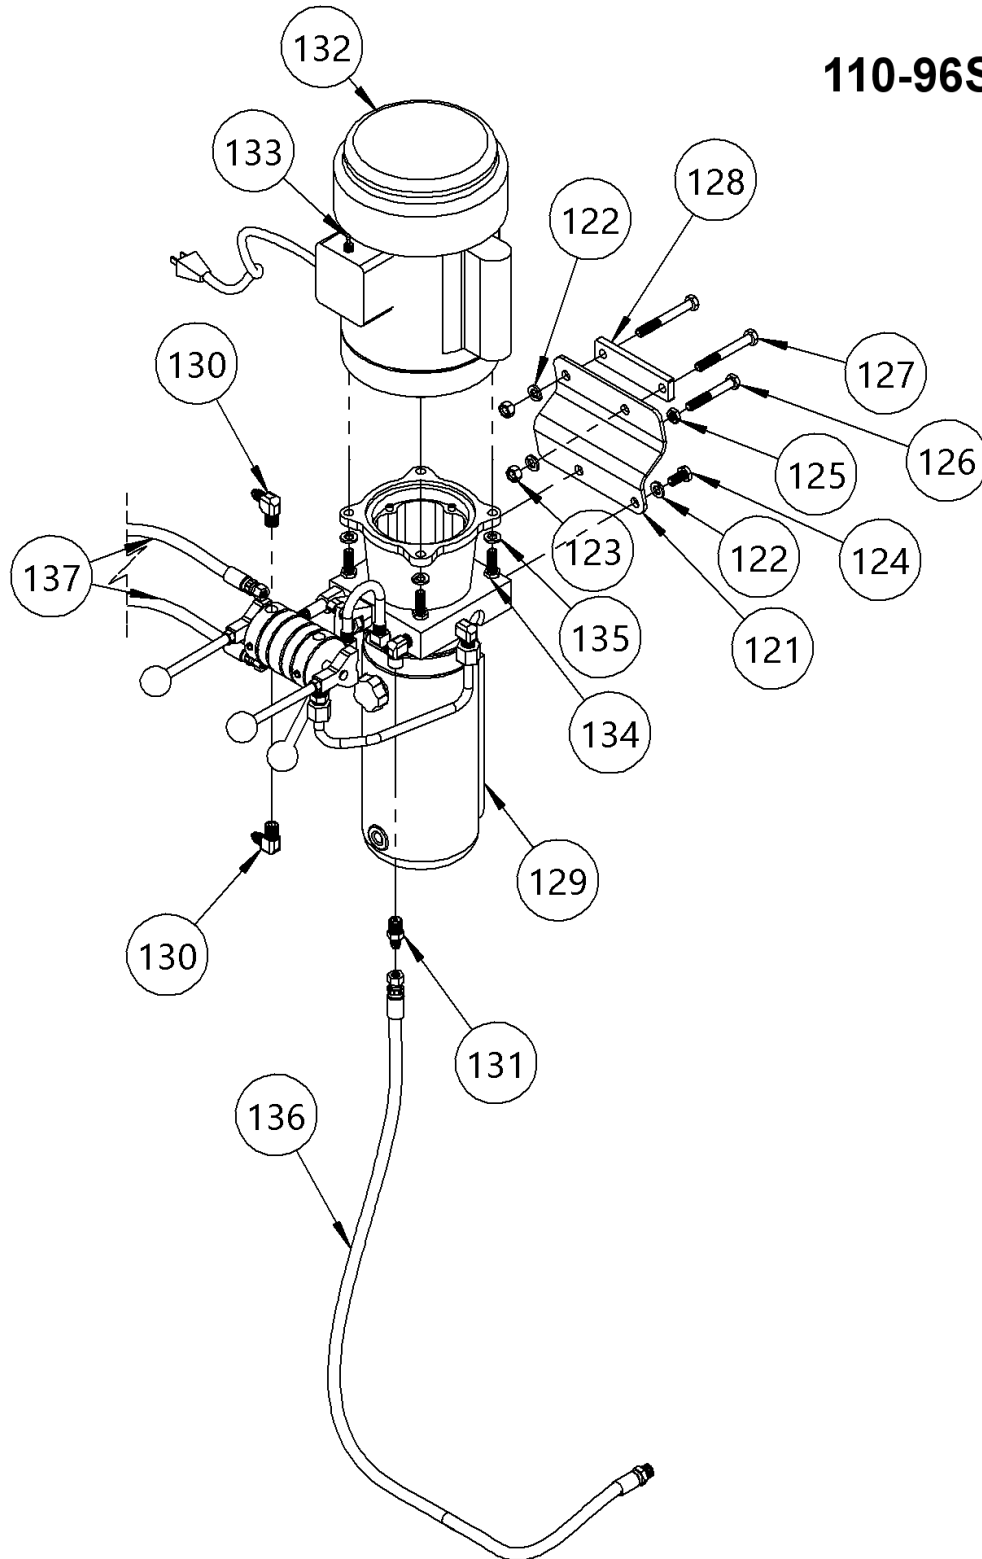

110-96SS

ITEM	QTY.	PART NUMBER	DESCRIPTION
121	1	3643SS-P	MOUNT, POWER PUMP, SS, 400SS
122	3	1474SS-P	WASHER, 3/8 SPLIT LOCK, SS
123	2	3981SS-P	NUT, 3/8-16 NYLON LOCK, SS
124	1	1657SS-P	HHCS, 3/8-16 X 3/4 SS
125	1	1165SS-P	NUT, 3/8-16 JAM SS
126	1	1315SS-P	HHCS, 3/8-16 X 2-3/4 SS
127	2	1521SS-P	HHCS, 3/8-16 X 3, SS
128	1	5848SS-P	BACK BRACKET, PUMP MOUNT, SS
129	1	M4507-P	HYD POWER PACK, -110, -114
130	2	6648-P	HYD FIT, EL, SAE 4, FLARE
131	1	345-P	HYD FIT, ST, 1/4 NPT, FLARE
132	1	1062-P	MOTOR, 1HP 1PH TEFC 56C W CORD
133	1	3633-P	SWITCH, TOGGLE, MOMENTARY, 400
134	4	535SS-P	HHCS, 3/8-16 X 1-1/4, SS
135	4	1474SS-P	WASHER, 3/8 SPLIT LOCK, SS
136	1	3689-P	HYD HOSE ASM, 31", 400, 405
137	1	1765-P	HYD HOSE ASM, 101", 96 PT