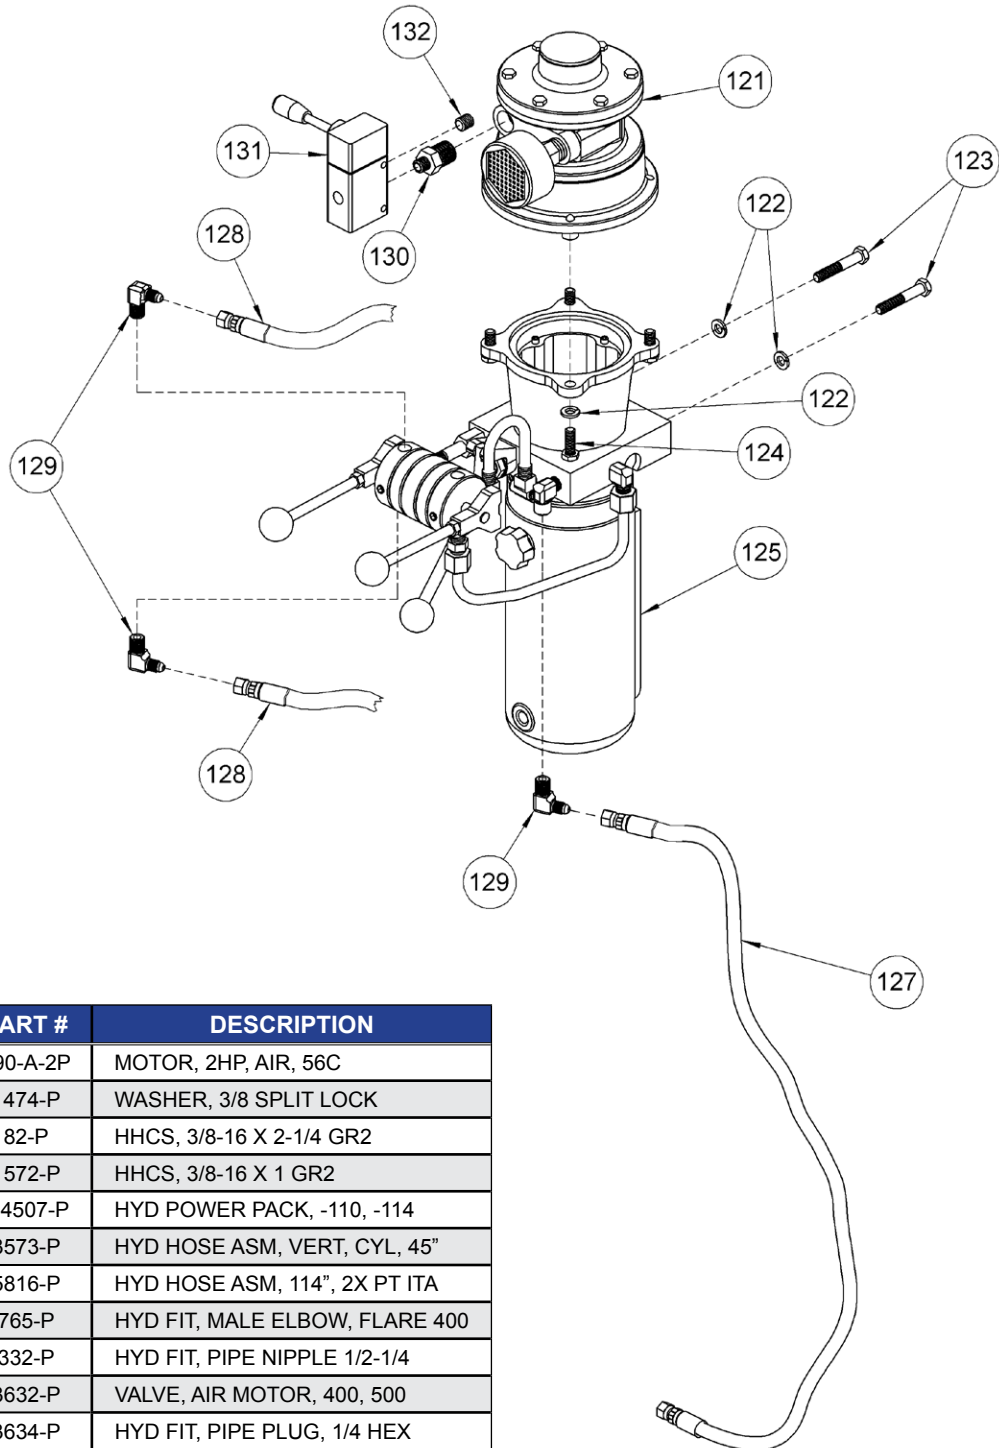

**Parts List and Diagram for Morse Option # 114-525 Air Power Lift and Tilt**  
**Used on Morse Model 525-N-114, 525-T-114 and 525M-T-114 Two-Stage Vertical-Lift Drum Pourers**  
**with serial # 272464 to \_\_\_\_\_**

ITEM	QTY.	PART #	DESCRIPTION
121	1	290-A-2P	MOTOR, 2HP, AIR, 56C
122	6	1474-P	WASHER, 3/8 SPLIT LOCK
123	2	82-P	HHCS, 3/8-16 X 2-1/4 GR2
124	4	1572-P	HHCS, 3/8-16 X 1 GR2
125	1	M4507-P	HYD POWER PACK, -110, -114
127	1	3573-P	HYD HOSE ASM, VERT, CYL, 45"
128	2	5816-P	HYD HOSE ASM, 114", 2X PT ITA
129	3	765-P	HYD FIT, MALE ELBOW, FLARE 400
130	1	332-P	HYD FIT, PIPE NIPPLE 1/2-1/4
131	1	3632-P	VALVE, AIR MOTOR, 400, 500
132	1	3634-P	HYD FIT, PIPE PLUG, 1/4 HEX