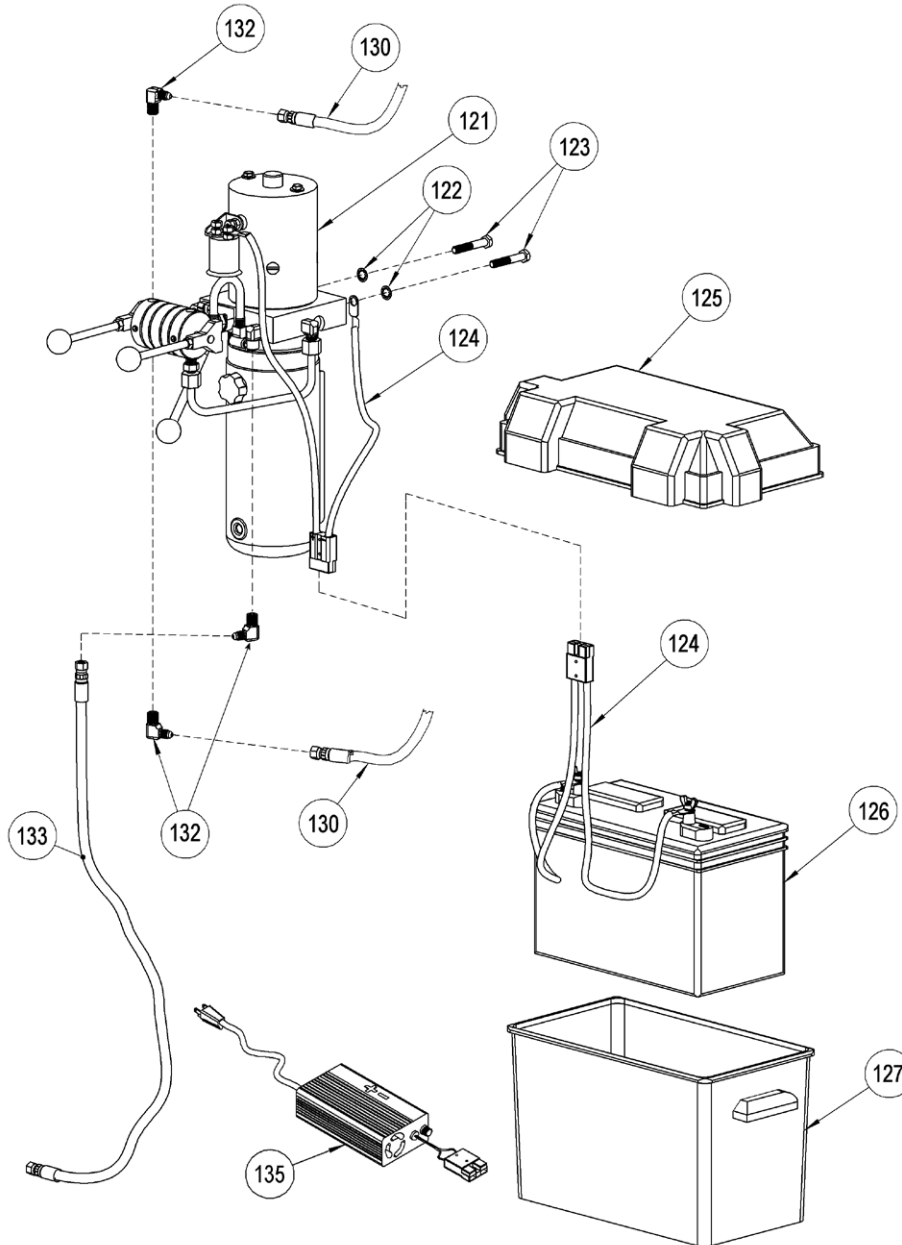

**Parts List and Diagram for Morse Option # 115-520 DC Power Lift and Tilt
 Used on Morse Model 520-115 Two-Stage Vertical-Lift Drum Pourer
 with serial # 262765 to 272463**

ITEM	QTY.	PART #	DESCRIPTION
121	1	M3500-P	HYD POWER PACK, -115
122	2	1474-P	WASHER, 3/8 SPLIT LOCK
123	2	82-P	HHCS, 3/8-16 X 2-1/4 GR2
124*	2	405-P	HARNESS, CABLE, 25/25, 500 600
125	1	1728-P	TOP, BATTERY BOX, 400, 285A-BP
126	1	388-P	BATTERY, 12V DC

ITEM	QTY.	PART #	DESCRIPTION
127	1	1729-P	BOTTOM, BATTERY BOX, 400
130	2	3572-P	HYD HOSE ASM, 2X PT, 156"
132	3	765-P	HYD FIT, MALE ELBOW, FLARE 400
133	1	3573-P	HYD HOSE ASM, VERT, CYL, 45"
135	1	391-P	CHARGER 12V 50HZ 60HZ 100-240V

* Recommended spare parts