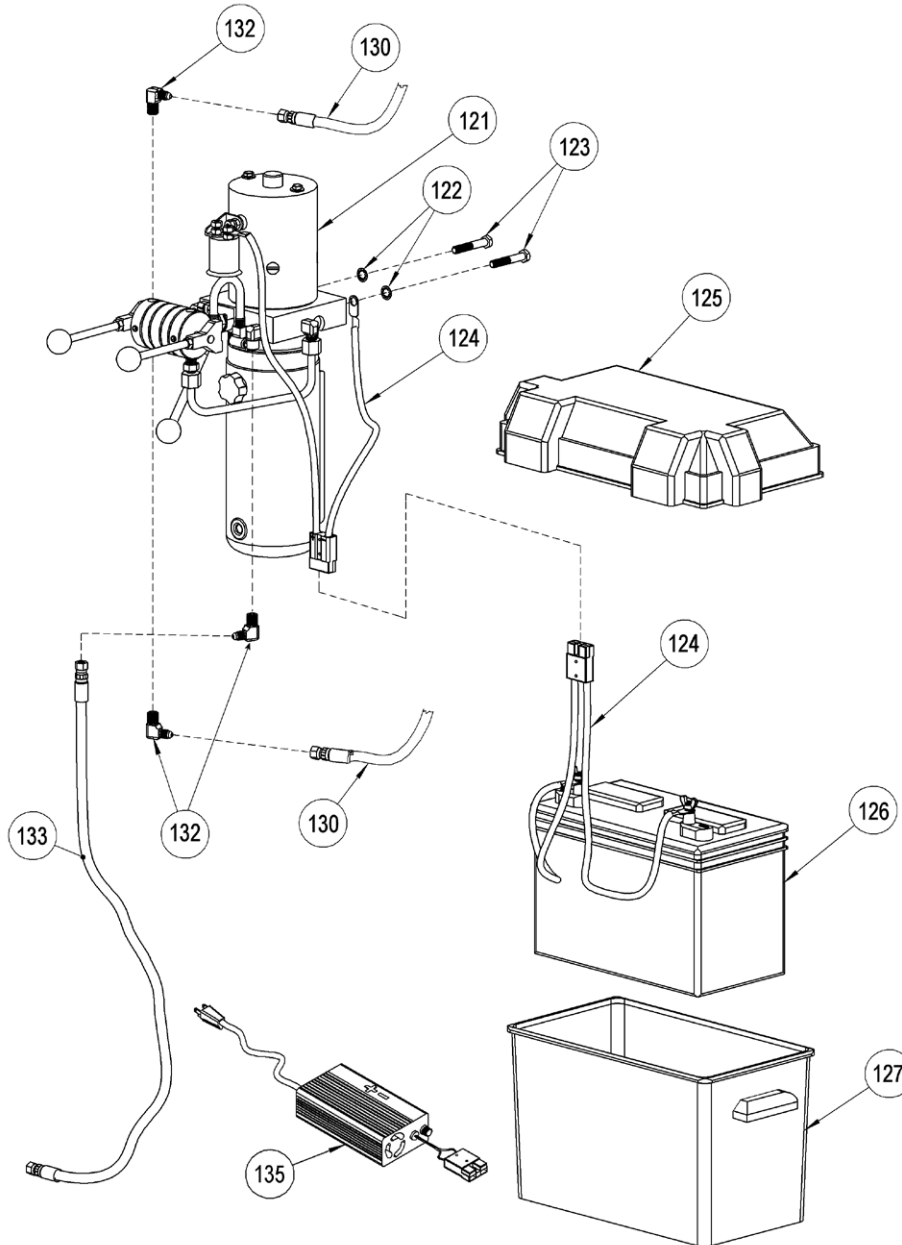

Parts List and Diagram for Morse Option # 115-520 DC Power Lift and Tilt
Used on Morse Model 520-115 Two-Stage Vertical-Lift Drum Pourer
with serial # 272464 to _____

ITEM	QTY.	PART #	DESCRIPTION
121	1	M3500-P	HYD POWER PACK, -115
122	2	1474-P	WASHER, 3/8 SPLIT LOCK
123	2	82-P	HHCS, 3/8-16 X 2-1/4 GR2
124*	2	405-P	HARNESS, CABLE, 25/25, 500 600
125	1	1728-P	TOP, BATTERY BOX, 400, 285A-BP
126	1	388-P	BATTERY, 12V DC

ITEM	QTY.	PART #	DESCRIPTION
127	1	1729-P	BOTTOM, BATTERY BOX, 400
130	2	5816-P	HYD HOSE ASM, 114", 2X PT ITA
132	3	765-P	HYD FIT, MALE ELBOW, FLARE 400
133	1	3573-P	HYD HOSE ASM, VERT, CYL, 45"
135	1	391-P	CHARGER 12V 50HZ 60HZ 100-240V

* Recommended spare parts