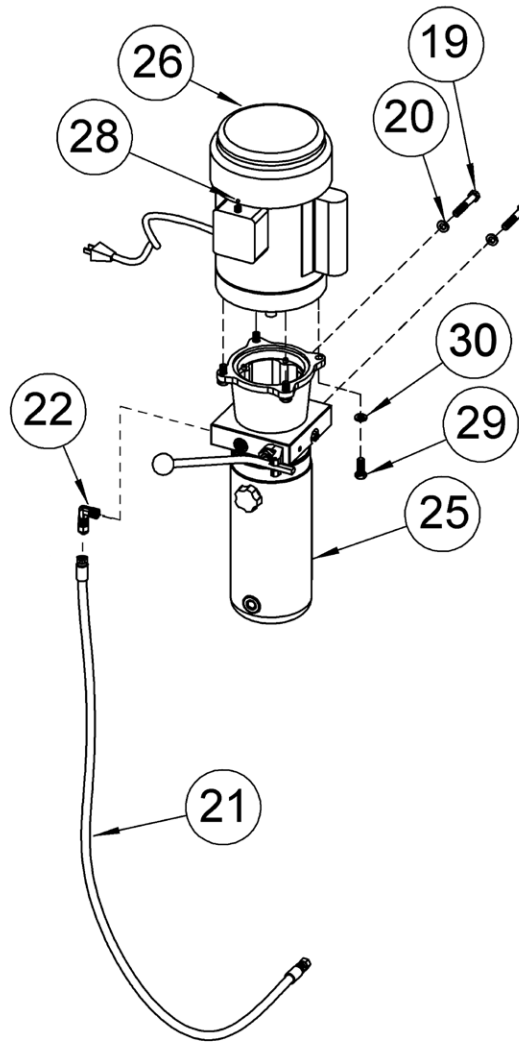

**Parts List and Diagram for Morse Option # 120-82 AC Power Lift, and Manual Tilt  
Used on Morse 82 Series  
with serial # 0212 to \_\_\_\_ (MMYY)**

**IMPORTANT  
NOTE**

4-Digit serial numbers  
are simply the month  
& year of manufacture

Example: 0802 is  
August 2002

ITEM	QTY.	PART #	DESCRIPTION
19	2	82-P	HHCS, 3/8-16 X 2-1/4 GR2
20	2	1474-P	WASHER, 3/8 SPLIT LOCK
21	1	5253-P	HYD HOSE ASM, 40", 82 SERIES
22	1	3610-P	HYD FIT, MALE ELBOW, SAE
25	1	M4509-P	HYD POWER PACK, -120, -124
26	1	1062-P	MOTOR 1HP 1PH TEFC 56C W/ CORD
28	1	3633-P	SWITCH, TOGGLE, MOMENTARY, 400
29	4	M07817-P	HHCS, 3/8-16 X 7/8
30	4	M07839-P	WASHER, INTERNAL TOOTH, MON

\* Recommended Spare Parts