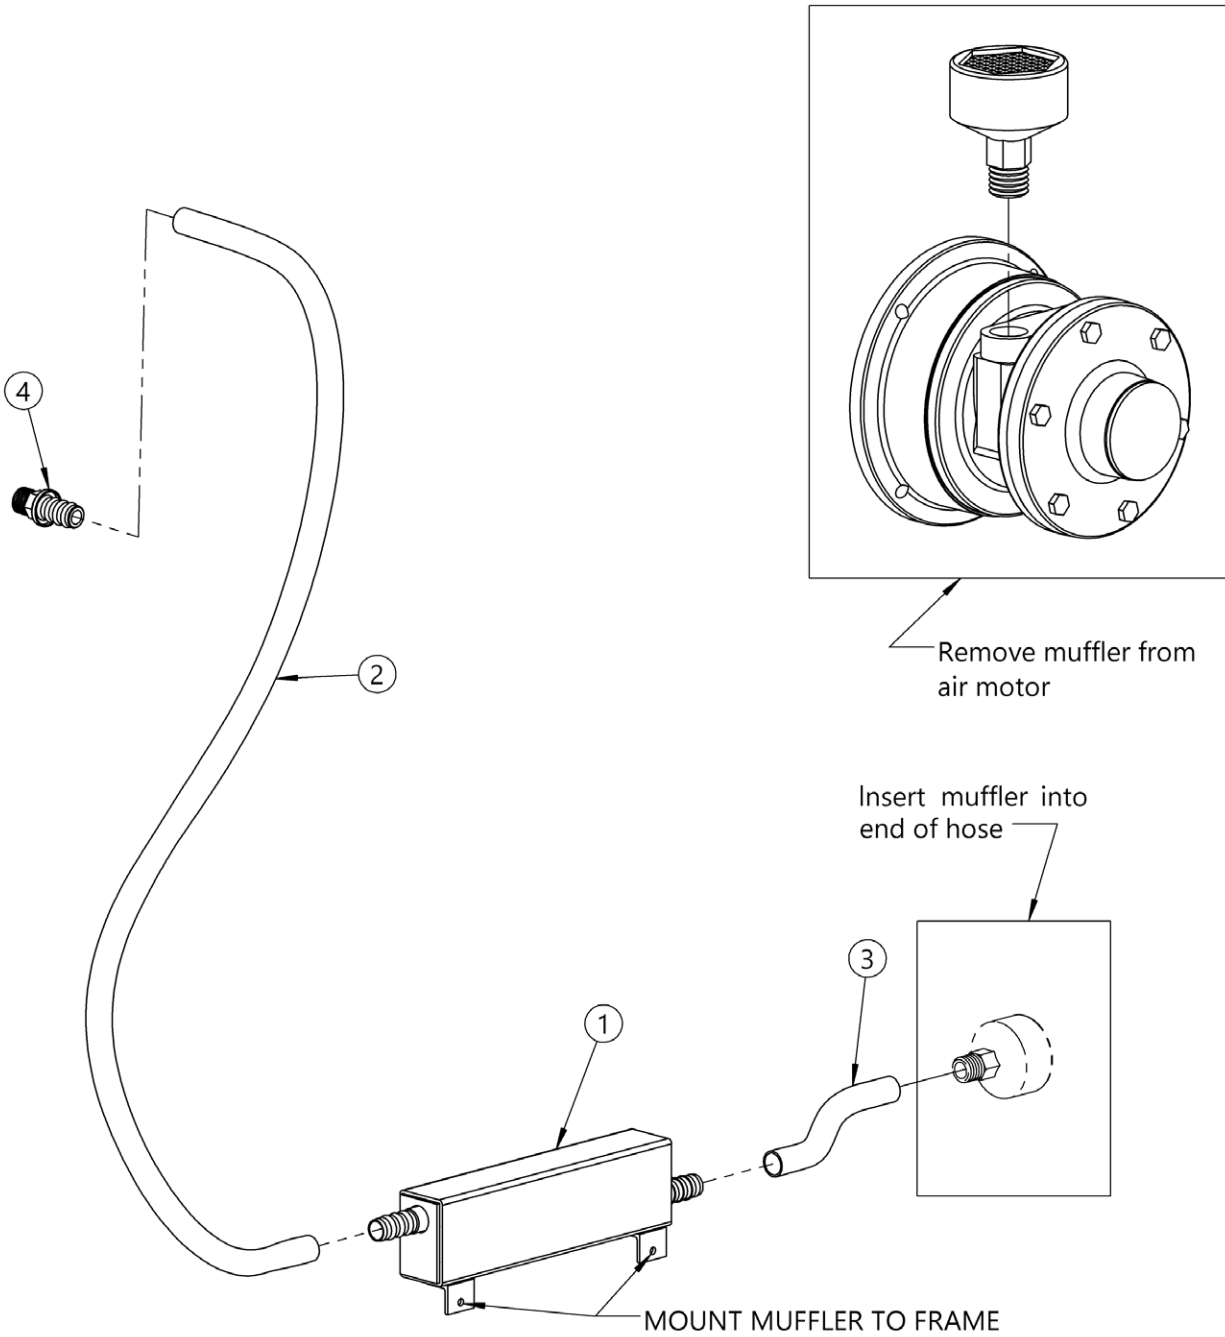

### Morse Kit # 3200-P - 2" Muffler Upgrade Kit

ITEM NO.	PART NUMBER	DESCRIPTION	QTY.
1	5943-P	MUFFLER WELD, MORMUF	1
2	3201-P	HOSE, 3' PUSH-LOK, 2" MUFFLER	1
3	3202-P	HOSE, 6" PUSH-LOK, 2" MUFFLER	1
4	4202-P	HYD FIT, 1/2 X 3/4 PUSH LOK	1