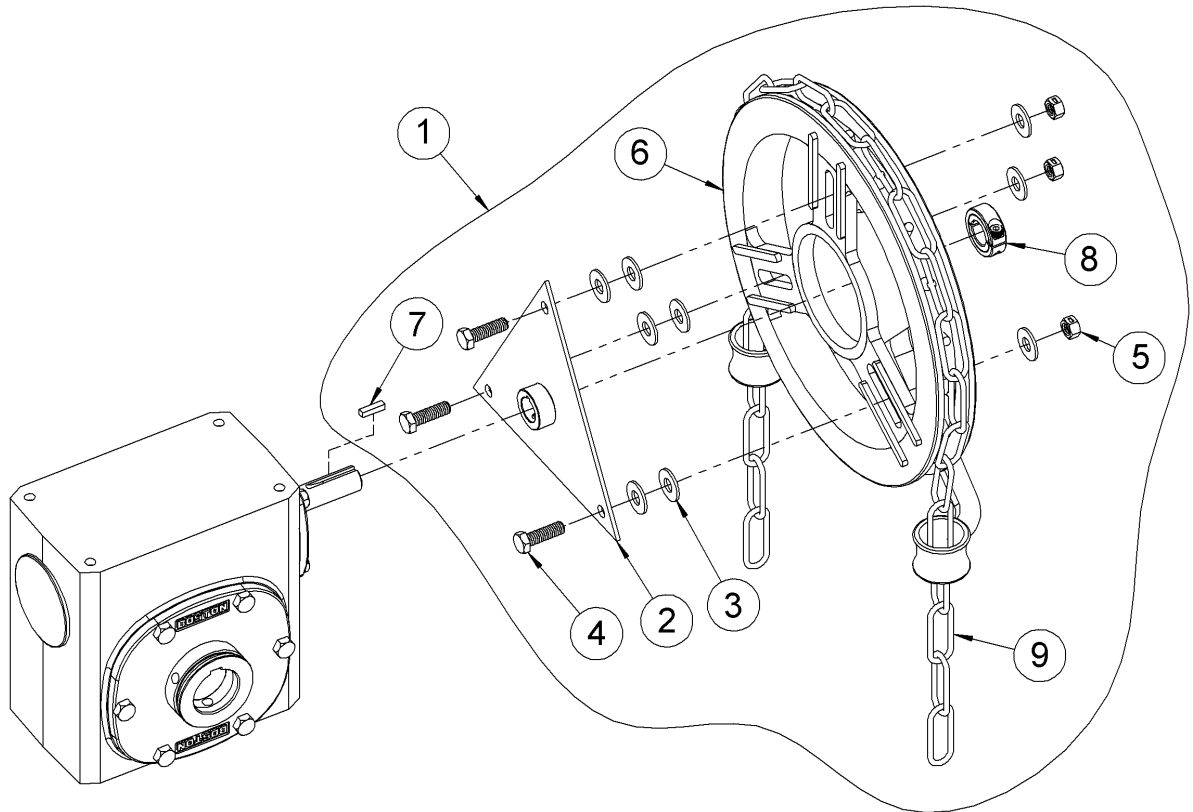

Parts List and Diagram for
Morse Part # 500KIT-P Chain Wheel Kit for Model 185A-GR and 185G-GR
with Serial Number 0400 to ____ (MMYY)

| ITEM | QTY. | PART # | DESCRIPTION |
|------|------|----------|--------------------------------|
| 1 * | 1 | 500KIT-P | KIT, CHAIN WHEEL, 185A-GR |
| 2 | 1 | 3222-P | TRIANGLE WELD, 185GR |
| 3 | 9 | 1166-P | WASHER, 3/8 USS 1" OD |
| 4 | 3 | 535-P | 3/8 - 16 X 1-1/4 HHCS GR 5 |
| 5 | 3 | 1169-P | 3/8 - 16 REV HEX LOC NUT |
| 6 | 1 | 500-P | CHAIN WHEEL W/ GUIDE 4/0 185GR |
| 7 | 1 | 3191-P | KEY, SQUARE, 3/16 X 3/4" |
| 8 | 1 | 2138-P | COLLAR, SINGLE SPLIT, 3/4" |
| 9 | 1 | 2329-P | PULL CHAIN, 4/0 LOCK LINK, 13' |

* Recommended spare parts