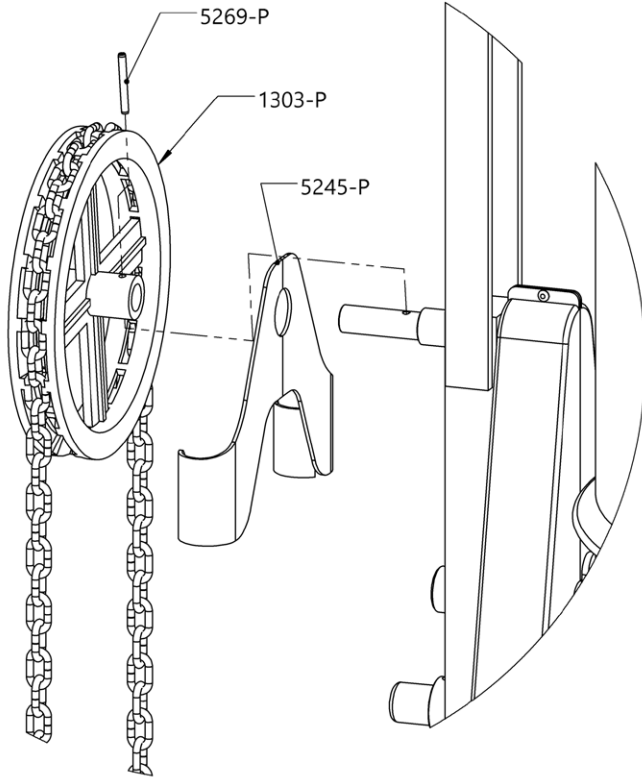

**Installation of Pocket Chain Wheel Kit # 5245KIT-P**

5245KIT-P KIT, POCKET CHAIN WHEEL GUIDE  
 REPLACING THE OBSOLETE 1304-P CHAIN WHEEL GUIDE

Kit # 5245KIT-P Includes the Following Parts		
Qty.	Part #	Description
1	5245-P	GUIDE, POCKET CHAIN WHEEL
1	5269-P	ROLL PIN, 3/16 X 1-3/4

OPEN ONE LINK  
 TO SEPARATE CHAIN  
 AND THREAD THROUGH BOTH  
 SIDES OF CHAIN GUIDE.