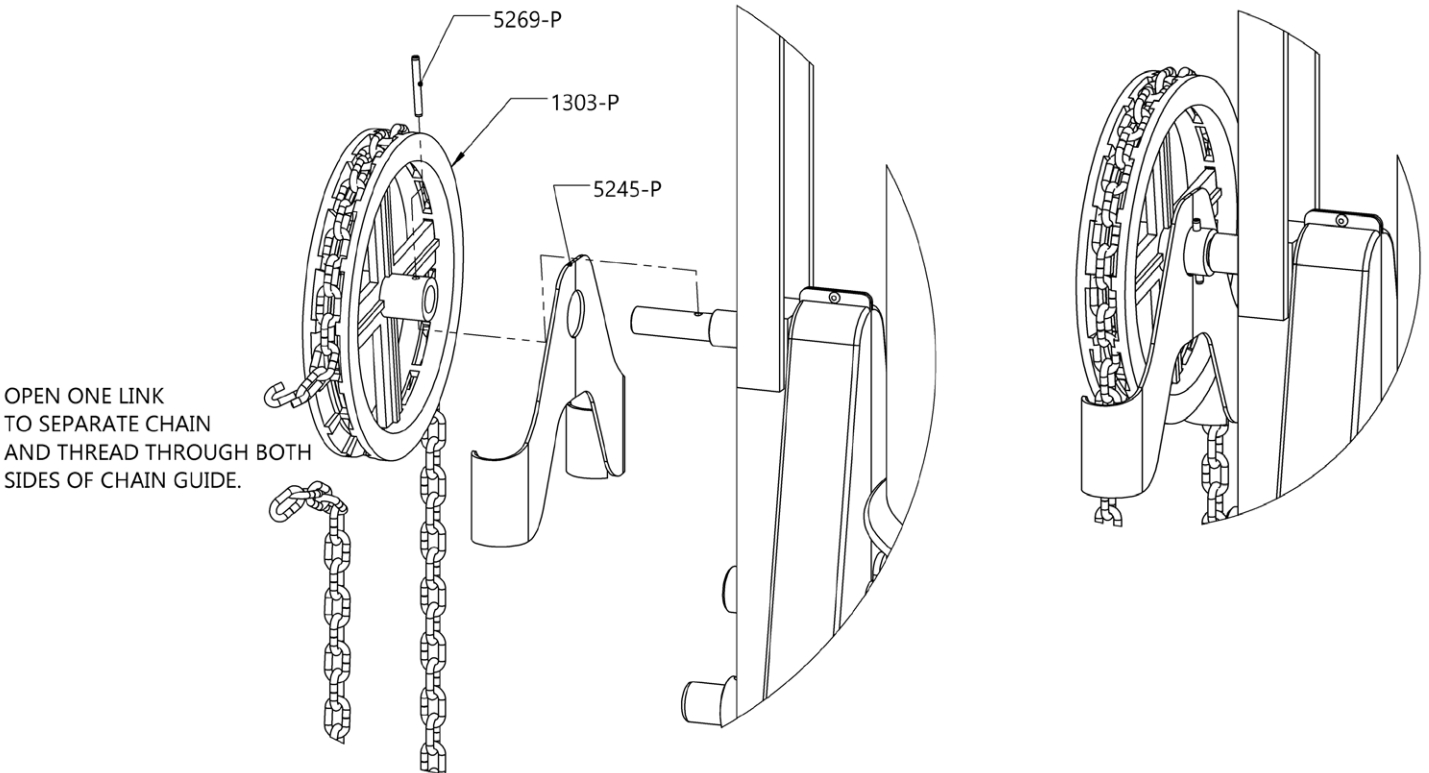

**Installation of Pocket Chain Wheel Kit # 5245KIT-P**

5245KIT-P KIT, POCKET CHAIN WHEEL GUIDE  
 REPLACING THE OBSOLETE 1304-P CHAIN WHEEL GUIDE

Kit # 5245KIT-P Includes the Following Parts		
Qty.	Part #	Description
1	5245-P	GUIDE, POCKET CHAIN WHEEL
1	5269-P	ROLL PIN, 3/16 X 1-3/4

OPEN ONE LINK  
 TO SEPARATE CHAIN  
 AND THREAD THROUGH BOTH  
 SIDES OF CHAIN GUIDE.