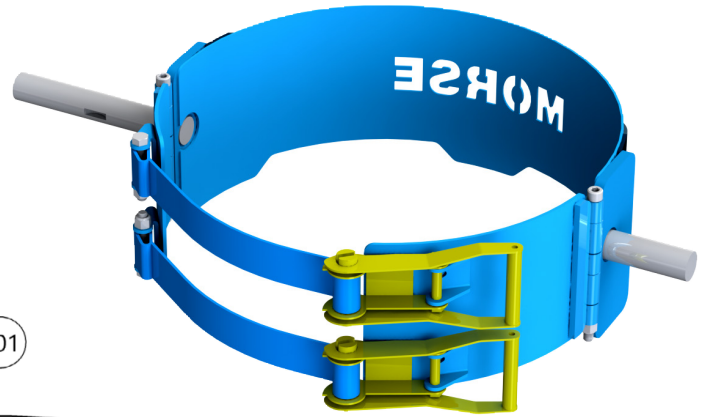

6-Digit Serial Number 400000 to 414503
4-Digit Serial Number 0619 to 0523 (MMYY)

ITEM NO.	PART NUMBER	DESCRIPTION	QTY.
101	5991W-P	SADDLE WELD, GR, 195, STRAP	1
102	5187-P	HINGE PLATE, GR, RATCHET	1
103	6006-P	HINGE PLATE, GR, DRIVE	1
104	6266-P	NUT, 1/2-13 NYLON LOCK	4
105	4449-P	STRAP ASM W/ RATCHET	2
106	5498-P	RATCHET ONLY, 4449-P	1
107	5497-P	WEB STRAP ONLY, 4449-P	1
108	6272-P	HHCS, 1/2-13 X 3-1/4"	2
109	6294-P	SHCS, 1/2-13 X 8"	2