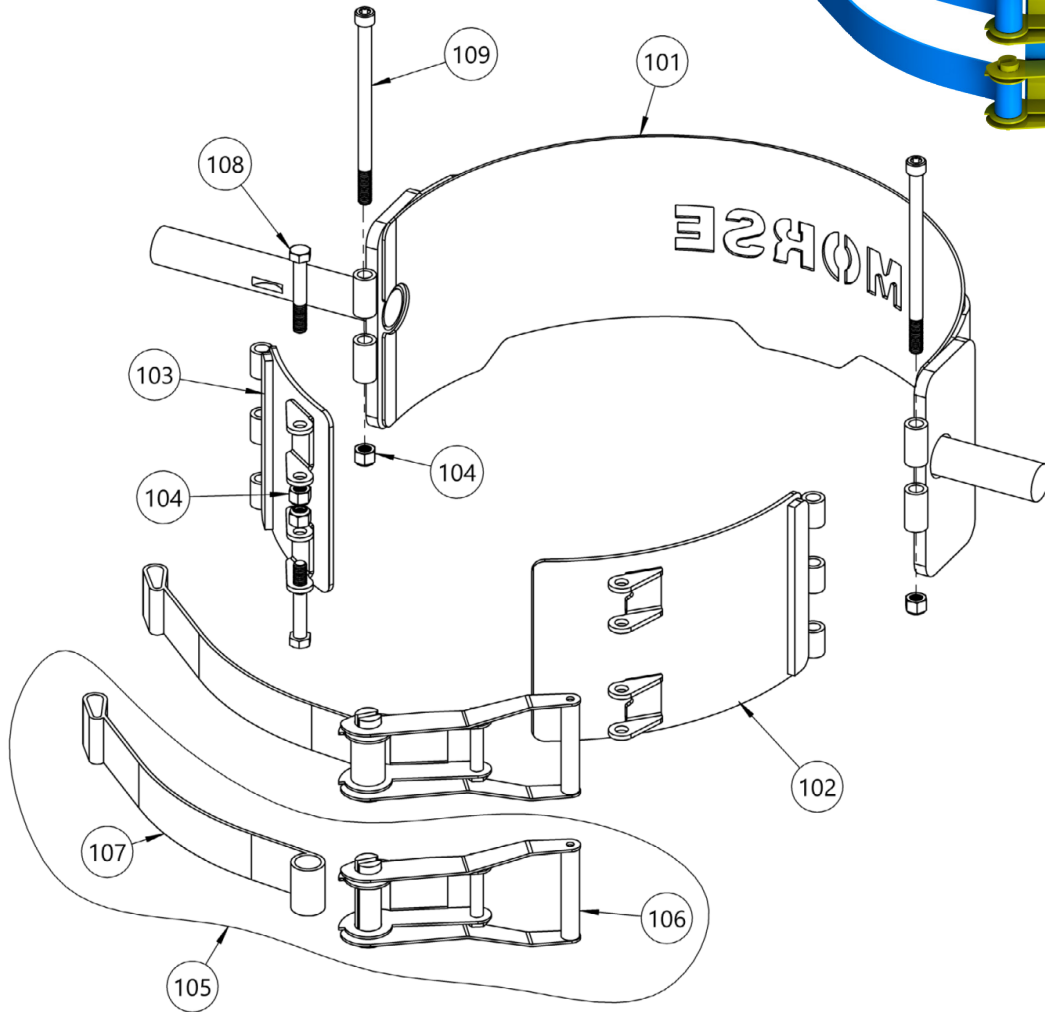

6-Digit Serial Number 400000 to 414503
4-Digit Serial Number 0619 to 0523 (MMYY)

ITEM NO.	PART NUMBER	DESCRIPTION	QTY.
101	5991W-P	SADDLE WELD, GR, 195, STRAP	1
102	5187-P	HINGE PLATE, GR, RATCHET	1
103	6006-P	HINGE PLATE, GR, DRIVE	1
104	6266-P	NUT, 1/2-13 NYLON LOCK	4
105	4449-P	STRAP ASM W/ RATCHET	2
106	5498-P	RATCHET ONLY, 4449-P	1
107	5497-P	WEB STRAP ONLY, 4449-P	1
108	6272-P	HHCS, 1/2-13 X 3-1/4"	2
109	6294-P	SHCS, 1/2-13 X 8"	2