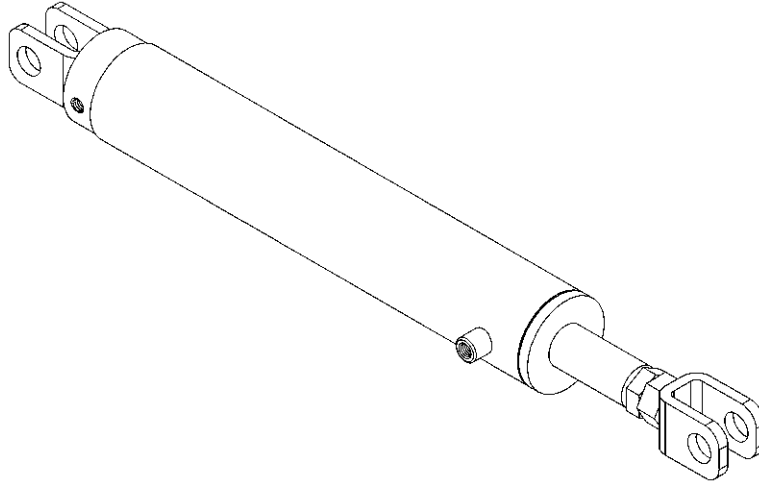

Replacement Parts List for Morse Part # 648-P Hydraulic Cylinder

Used on:

- 456 Series Hydra-Lift Drum Rollers with serial numbers 206720 to _____

QTY.	PART #	DESCRIPTION
1	648-P	CYLINDER, 3 X 16, SAE, 456
1	4349-P	KIT, SEAL, 3" CYL, 648-P

Note: Stroke is 16" (40.6 cm)
 Length Closed: 29-1/2" (74.9 cm) Center to Center
 Length Fully Extended: 45-1/2" (115.6 cm) Center to Center