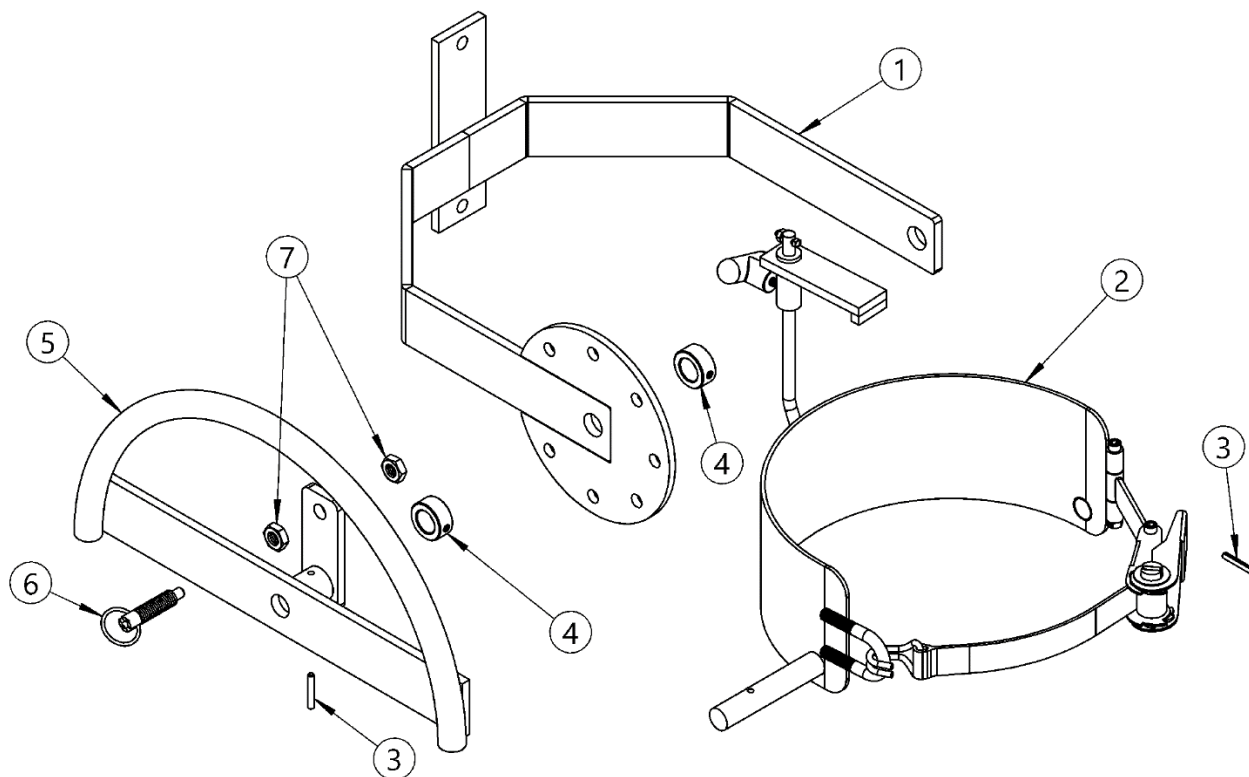

Part 6814-P

Carriage Assembly, Yoke ASM, 83

Serial Number 415107 to _____

ITEM NO.	PART NUMBER	DESCRIPTION	QTY.
1	6670-P	YOKE WELD, 83	1
2	6795-P	SADDLE ASM, 85-5, 83	1
3	64-P	ROLL PIN, 3/16 X 1-1/4	2
4	15-P	COLLAR, 3/4" ID	2
5	6630-P	HANDWHEEL WELD, 83 85-5	1
6	4697-P	PLUNGER, 1/2-13, PULL RING	1
7	4687-P	NUT, 1/2-13 JAM	2