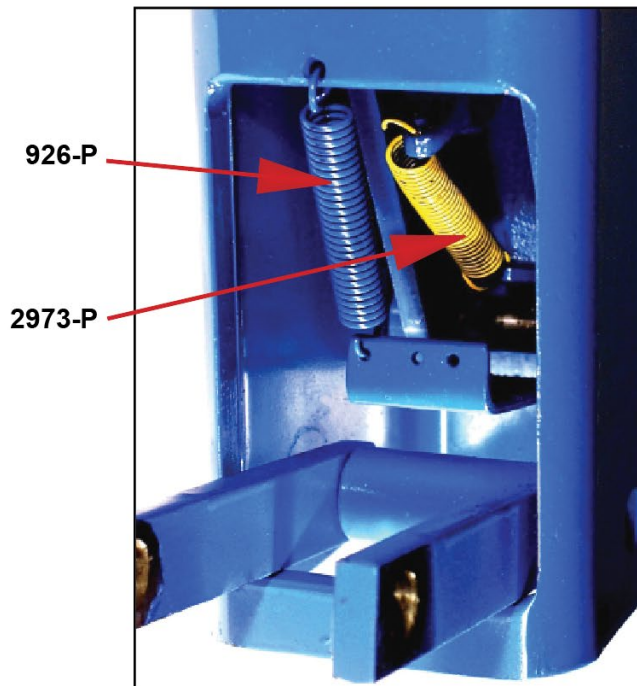

MORSPEED Head Internal Springs

QTY.	PART NUMBER	DESCRIPTION
1	926-P	SPRING, MORSPEED, MEDIUM 2-3/4
1	2973-P	SPRING, MORSPEED, YELLOW
1	3003-P	SPRING, COIL, BACK REST 4900-P