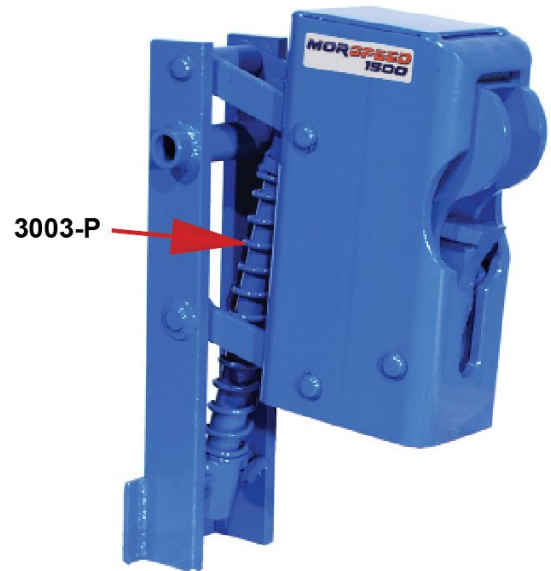

MORSPEED Head Internal Springs

QTY.	PART NUMBER	DESCRIPTION
1	926-P	SPRING, MORSPEED, MEDIUM 2-3/4
1	2973-P	SPRING, MORSPEED, YELLOW
1	3003-P	SPRING, COIL, BACK REST 4900-P