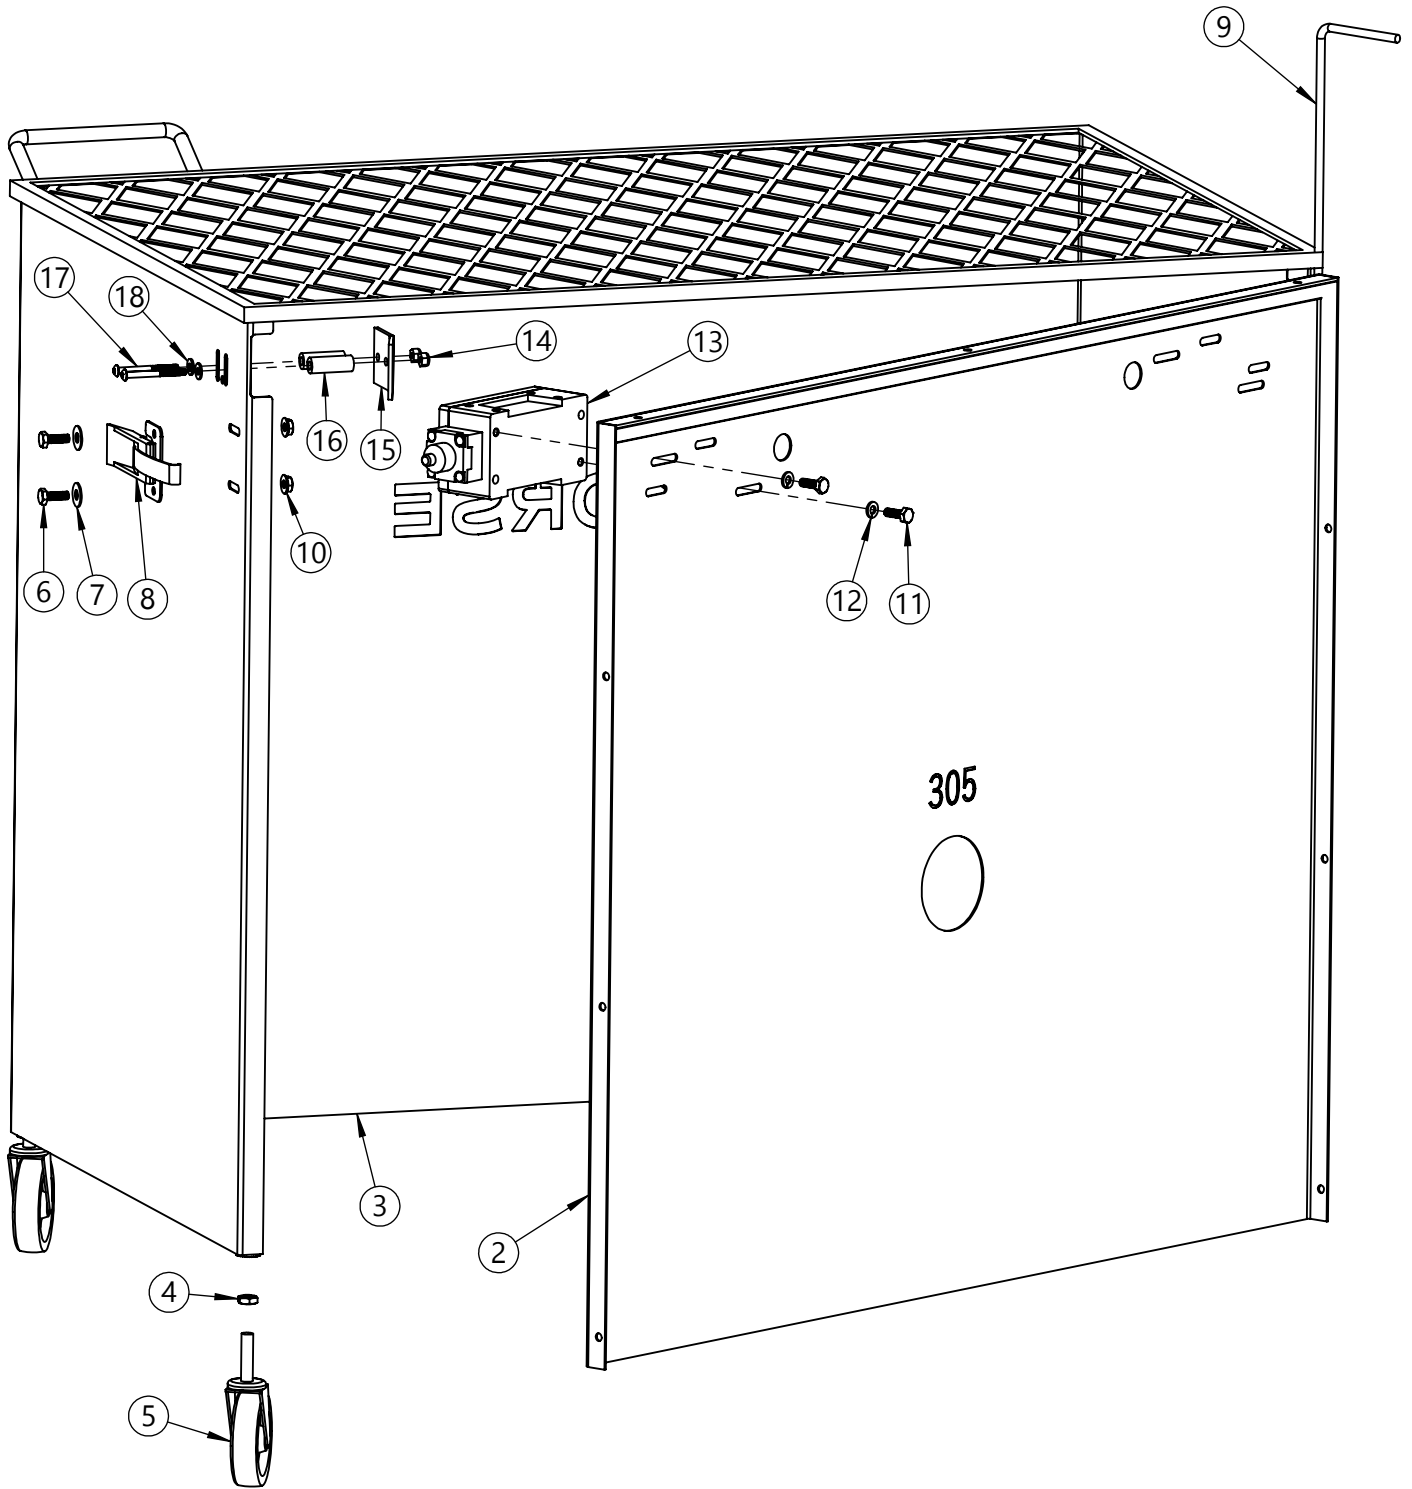

GEK-1-305-E1

KIT, ENCLOSURE, 1-305-E1

Serial No. Range: 400000 - Current

GEK-1-305-E1

KIT, ENCLOSURE, 1-305-E1

Serial No. Range: 400000 - Current

ITEM NO.	PART NUMBER	DESCRIPTION	QTY.
1	4689L-P	ENCLOSURE, 1-305 CAGE, LEFT	1
2	4690WL-P	WELD, BACK COVER, CAGE LEFT	1
3	4691WL-P	WELD, DOOR, 305 CAGE, LEFT	1
4	1165-P	NUT, 3/8-16 JAM	1
5	3789-P	CASTER, STEM, 3" SWIVEL, 83	3
6	1714-P	HHCS, 1/4-20 X 3/4 GR2	2
7	1866-P	WASHER, 1/4 USS 3/4 OD	2
8	4770-P	LATCH, SPRING, 305-CAGE, A-BP	1
9	4696-P	HINGE PIN, 305 CAGE	1
10	3923-P	NUT, 1/4-20 WHIZ LOCK	2
11	1714-P	HHCS, 1/4-20 X 3/4 GR2	2
12	1882-P	WASHER, 1/4 SPLIT LOCK	2
13	3597-P	SWITCH, AC LIMIT, EXP, CAGE	1
14	1869-P	10 - 24 NYLON LOCK NUT	2
15	6269-P	PLATE, STRIKE, EXP PRF SWITCH	1
16	1295-P	HINGE TUBE 1/2" OD X 1-3/8"	2
17	6743-P	BHCS, 10-24 X 2"	2
18	3292-P	WASHER, SAE 10 7/32 ID 1/2 OD	2