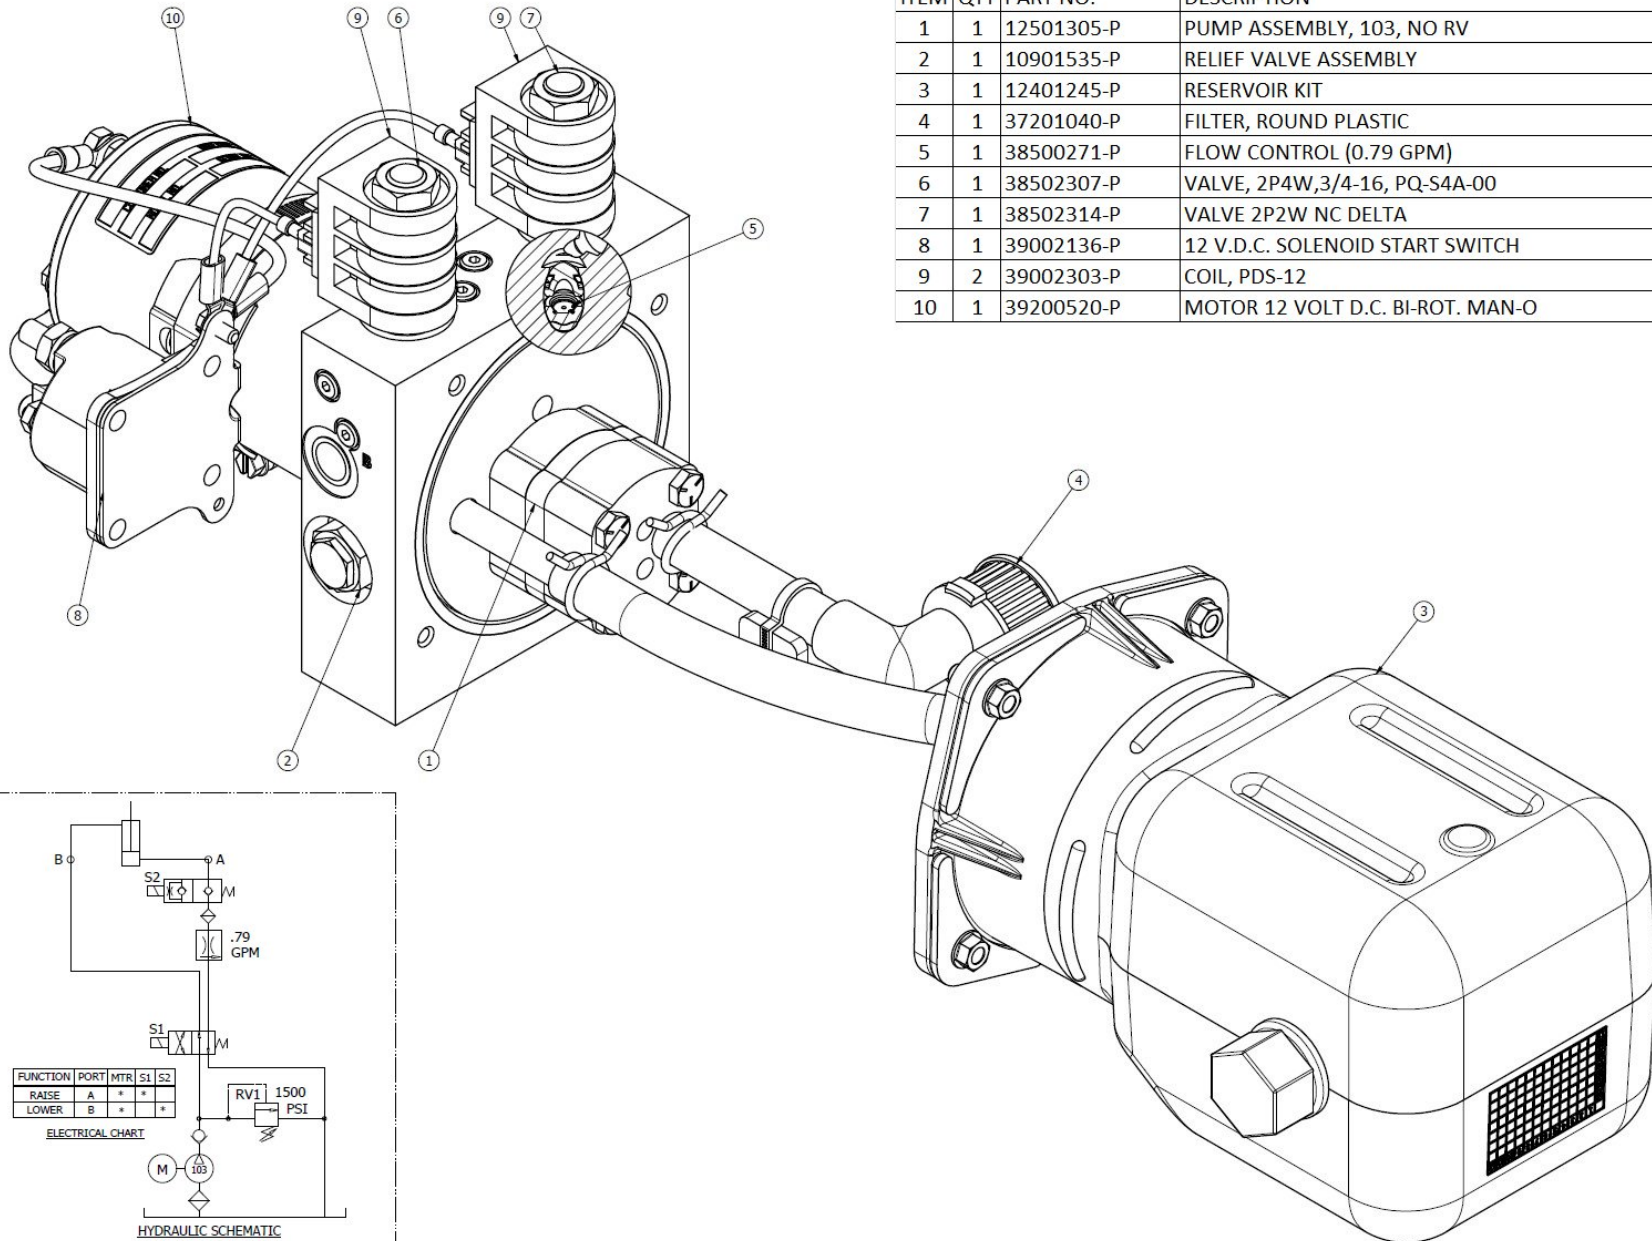

Part # MTE3551-P
Hydraulic Power Pack, 12V DC, MTE

ITEM	QTY	PART NO.	DESCRIPTION
1	1	12501305-P	PUMP ASSEMBLY, 103, NO RV
2	1	10901535-P	RELIEF VALVE ASSEMBLY
3	1	12401245-P	RESERVOIR KIT
4	1	37201040-P	FILTER, ROUND PLASTIC
5	1	38500271-P	FLOW CONTROL (0.79 GPM)
6	1	38502307-P	VALVE, 2P4W,3/4-16, PQ-S4A-00
7	1	38502314-P	VALVE 2P2W NC DELTA
8	1	39002136-P	12 V.D.C. SOLENOID START SWITCH
9	2	39002303-P	COIL, PDS-12
10	1	39200520-P	MOTOR 12 VOLT D.C. BI-ROT. MAN-O