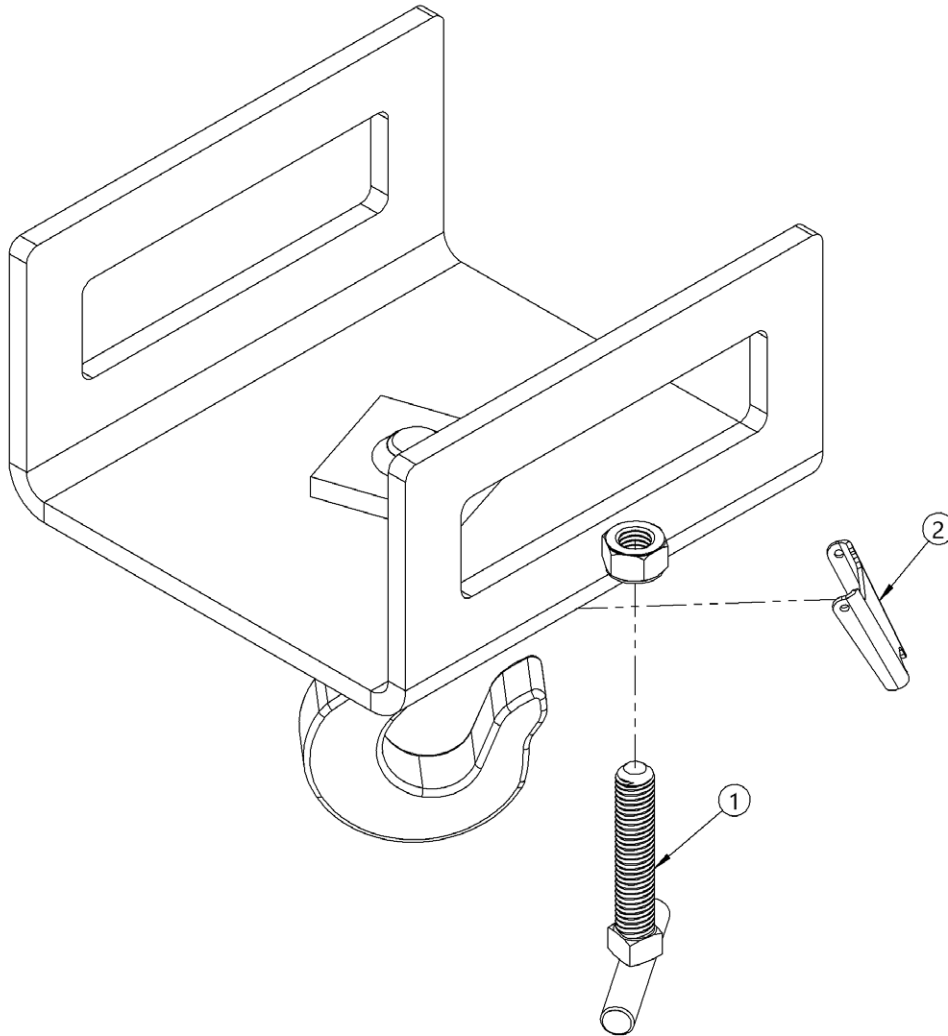

**Parts Diagram of Morse Model 284 Fork Hook**

ITEM NO.	PART NUMBER	DESCRIPTION	QTY.
1	58-P	SET SCREW, LOCK TEE, 285	1
2	2945-P	LATCH, HOOK SAFETY, 284	1

**WARNING:** This product can expose you to chemicals including barium sulfate, cobalt, titanium dioxide, and 2-methylimidazole, which are known to the State of California to cause cancer, and bisphenol-A, which is known to the State of California to cause birth defects or other reproductive harm.  
 For more information go to [www.P65Warnings.ca.gov](http://www.P65Warnings.ca.gov)