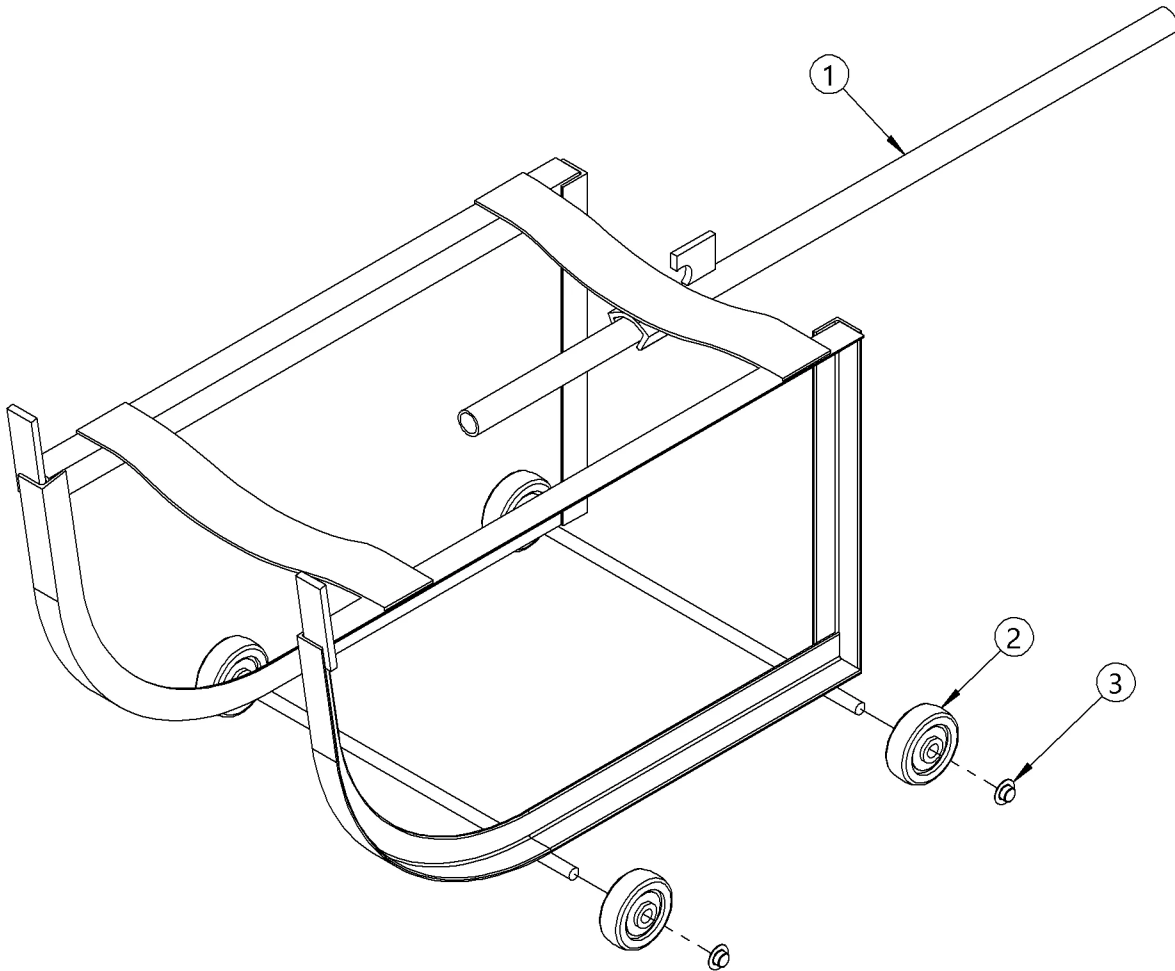

Parts Diagram of Morse Model 36-SS Drum Cradle

ITEM NO.	PART NUMBER	DESCRIPTION	QTY.
1	1064SS-P	TIPPING LEVER, SS, 36-SS	1
2	210-P	WHEEL, MORTUF 3" X 1/2"BORE 36	4
3	715-P	CAP, HUB, PUSH-ON, 1/2"	4

WARNING: This product can expose you to chemicals including barium sulfate, cobalt, titanium dioxide, and 2-methylimidazole, which are known to the State of California to cause cancer, and bisphenol-A, which is known to the State of California to cause birth defects or other reproductive harm.
For more information go to www.P65Warnings.ca.gov