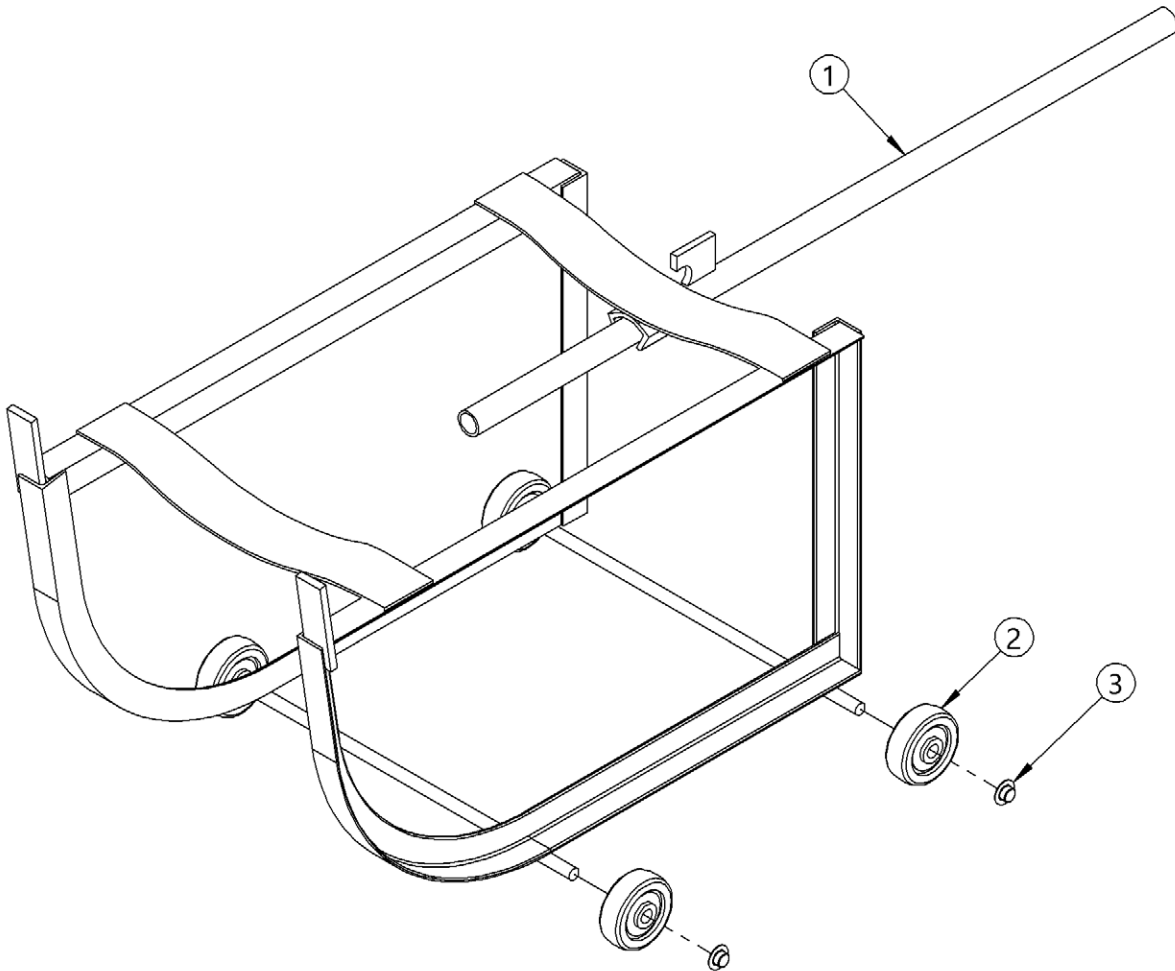

Parts Diagram of Morse Model 36 Drum Cradle

ITEM NO.	PART NUMBER	DESCRIPTION	QTY.
1	1064-P	TIPPING LEVER, 36	1
2	210-P	WHEEL, MORTUF 3" X 1/2"BORE 36	4
3	715-P	CAP, HUB, PUSH-ON, 1/2"	4

WARNING: This product can expose you to chemicals including cobalt, titanium dioxide, and 2-methylimidazole, which are known to the State of California to cause cancer, and bisphenol-A, which is known to the State of California to cause birth defects or other reproductive harm. For more information go to www.P65Warnings.ca.gov