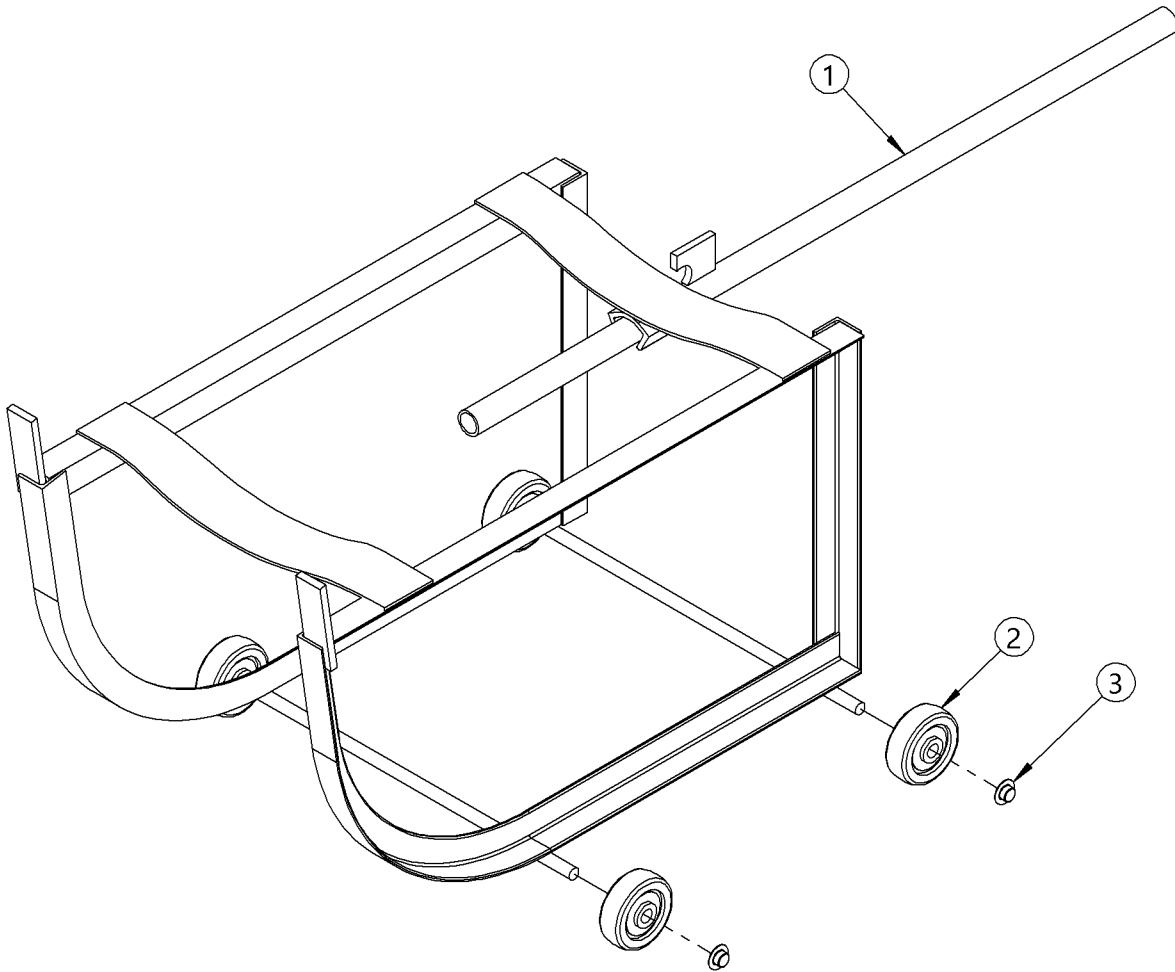

Parts Diagram of Morse Model 36 Drum Cradle

ITEM NO.	PART NUMBER	DESCRIPTION	QTY.
1	1064-P	TIPPING LEVER, 36	1
2	210-P	WHEEL, MORTUF 3" X 1/2"BORE 36	4
3	715-P	CAP, HUB, PUSH-ON, 1/2"	4